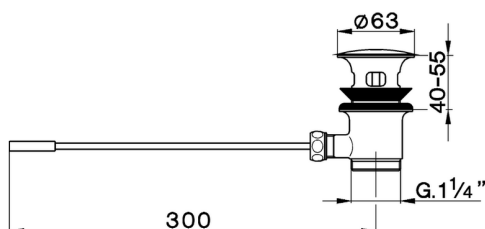

Automatic pop-up waste COMPONENTS_ZA005800

MODEL **ZA005800**

Automatic pop-up waste, frontal rod

AVAILABLE FINISHINGS

21 21 Chrome

2A 2A Satin Brushed Nickel

CHARACTERISTICS

2026-04-10