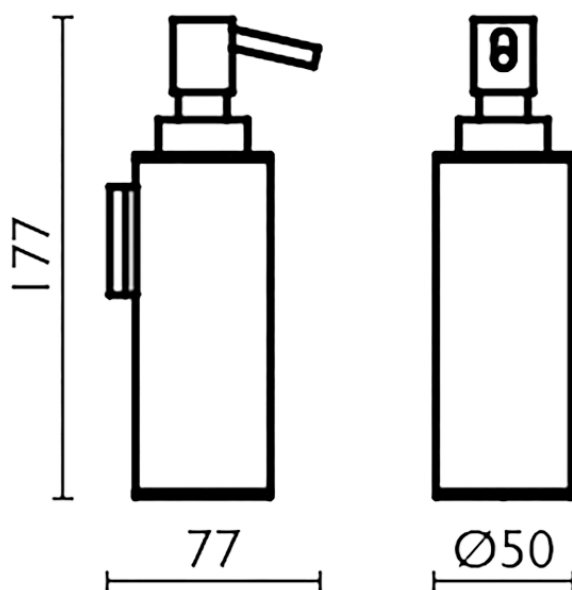

Soap dispenser holder\_BATHROOM ACCESSORIES\_SY090621

SY090621

<https://en.cisal.it/soap-dispenser-holder-bathroom-accessories-sy090621>

2026-06-14