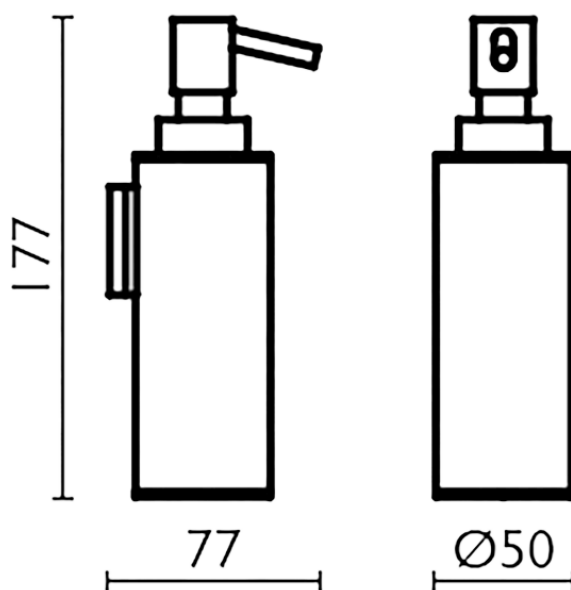

Soap dispenser holder_BATHROOM ACCESSORIES_SY090621

SY090621

<https://en.cisal.it/soap-dispenser-holder-bathroom-accessories-sy090621>

2026-06-29