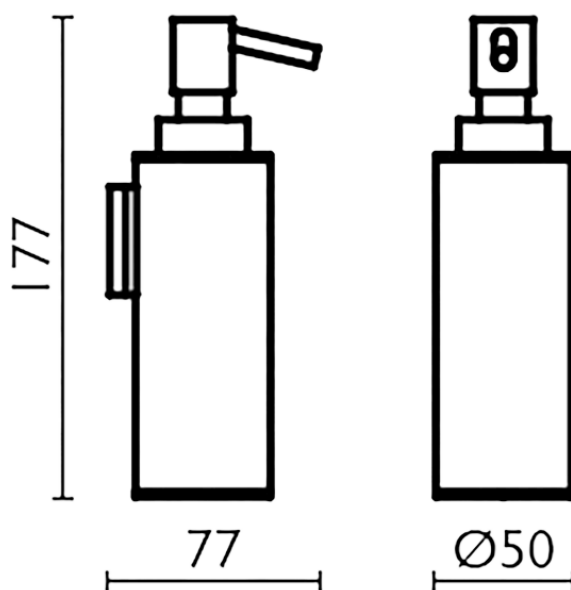

Soap dispenser holder_BATHROOM ACCESSORIES_SY090621

SY090621

<https://en.cisal.it/soap-dispenser-holder-bathroom-accessories-sy090621>

2026-04-05