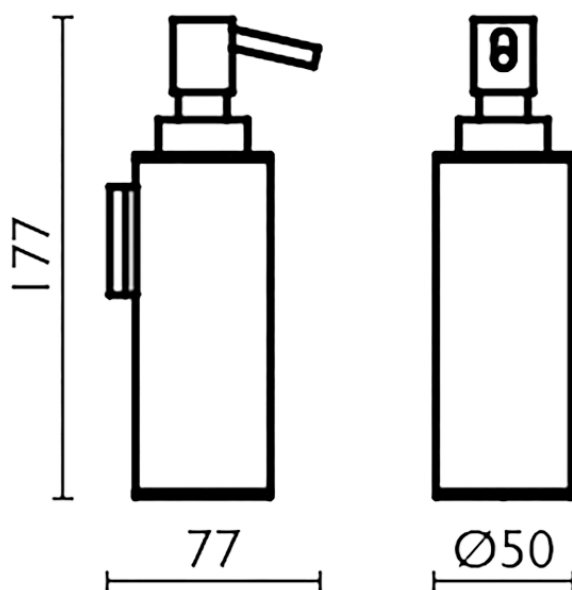

Soap dispenser holder_BATHROOM ACCESSORIES_SY090621

SY090621

<https://en.cisal.it/soap-dispenser-holder-bathroom-accessories-sy090621>

2026-06-08