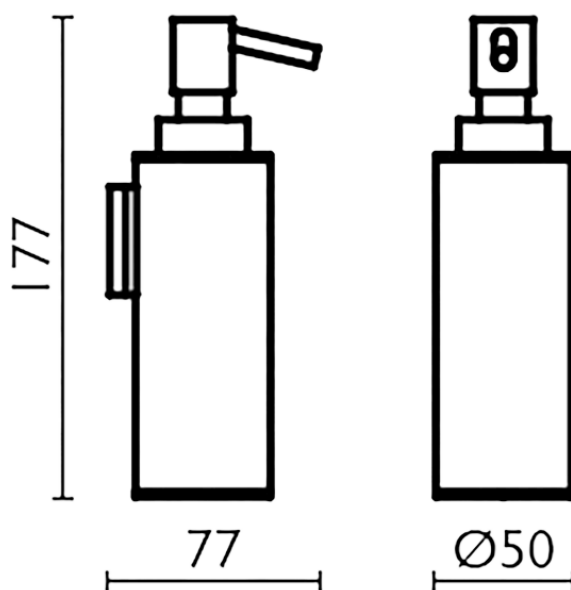

Soap dispenser holder_BATHROOM ACCESSORIES_SY090621

SY090621

<https://en.cisal.it/soap-dispenser-holder-bathroom-accessories-sy090621>

2026-05-19