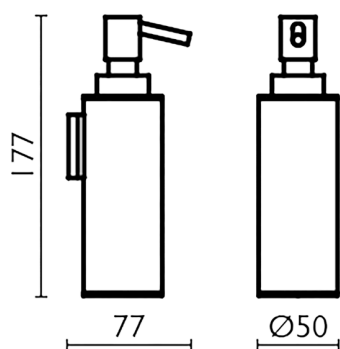

CHARACTERISTICS

2026-04-08