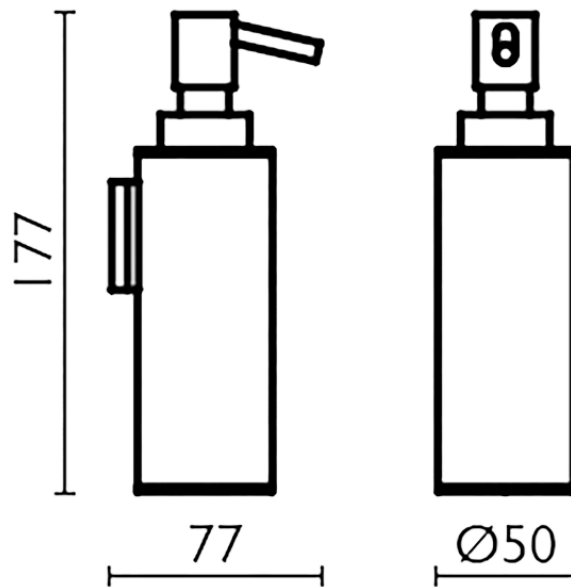

Soap dispenser holder\_BATHROOM ACCESSORIES\_SY090621

SY090621

<https://en.cisal.it/soap-dispenser-holder-bathroom-accessories-sy090621>

2026-06-13