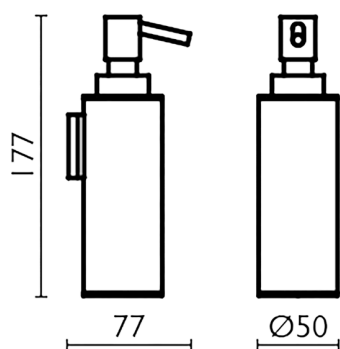

Soap dispenser holder_BATHROOM ACCESSORIES_SY090621

MODEL **SY090621**

Soap dispenser holder, wall mounted dispenser
made of Brass

AVAILABLE FINISHINGS

-  **21** 21 Chrome
-  **2B** 2B Polished Nickel
-  **2F** 2F Brushed Nickel
-  **2P** 2P Rose Gold
-  **2Q** 2Q Black Titanium
-  **40** 40 Matt Black
-  **4Q** 4Q Matt White