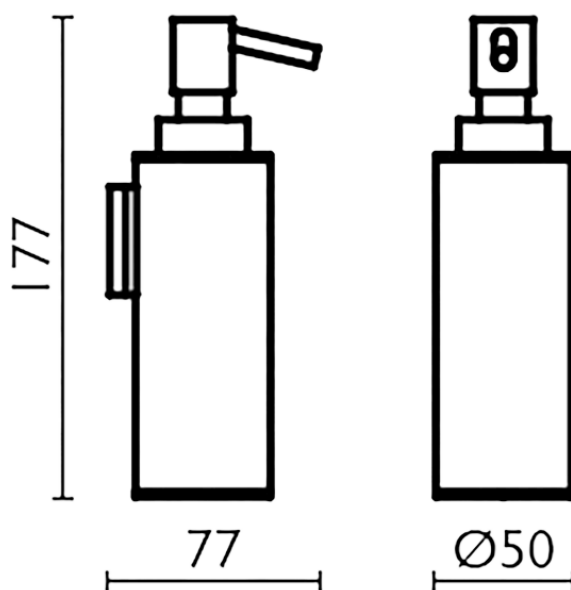

Soap dispenser holder_BATHROOM ACCESSORIES_SY090621

SY090621

<https://en.cisal.it/soap-dispenser-holder-bathroom-accessories-sy090621>

2026-06-14