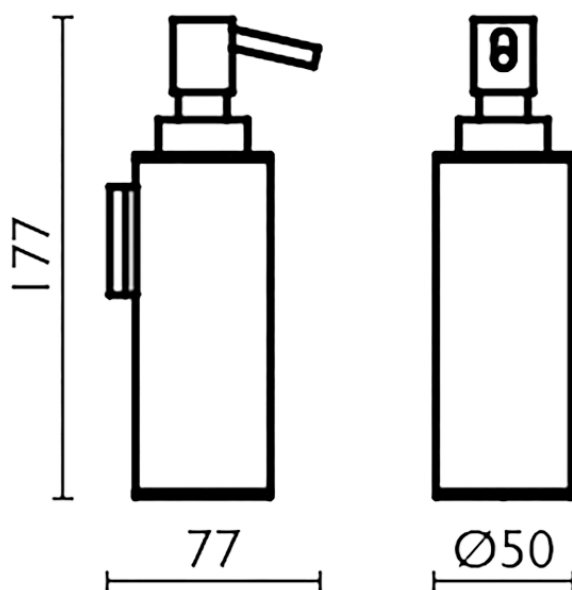

Soap dispenser holder_BATHROOM ACCESSORIES_SY090621

SY090621

<https://en.cisal.it/soap-dispenser-holder-bathroom-accessories-sy090621>

2026-04-06