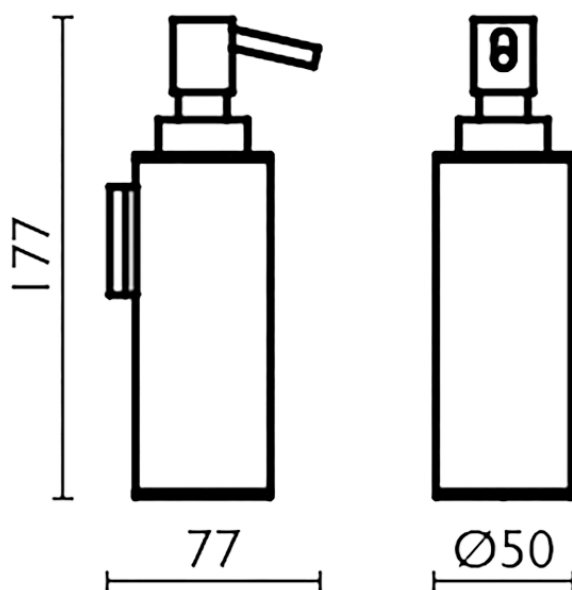

Soap dispenser holder\_BATHROOM ACCESSORIES\_SY090621

SY090621

<https://en.cisal.it/soap-dispenser-holder-bathroom-accessories-sy090621>

2026-06-13