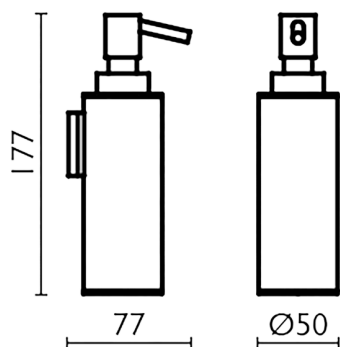

CHARACTERISTICS

2026-06-13