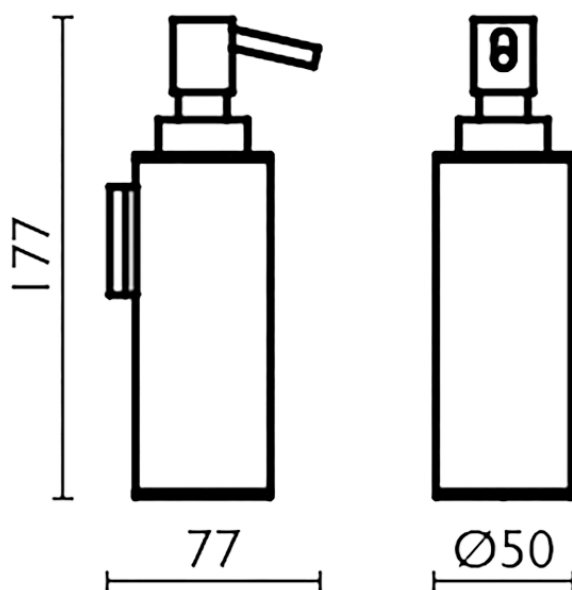

Soap dispenser holder_BATHROOM ACCESSORIES_SY090621

SY090621

<https://en.cisal.it/soap-dispenser-holder-bathroom-accessories-sy090621>

2026-05-19