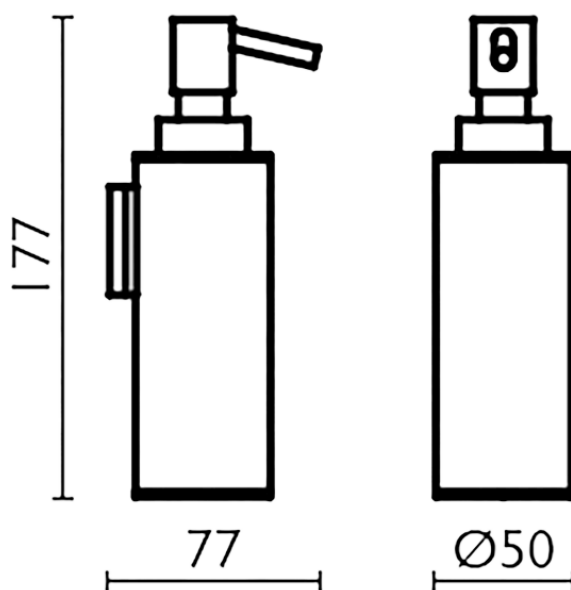

## Soap dispenser holder\_BATHROOM ACCESSORIES\_SY090621

SY090621

<https://en.cisal.it/soap-dispenser-holder-bathroom-accessories-sy090621>

2026-04-26