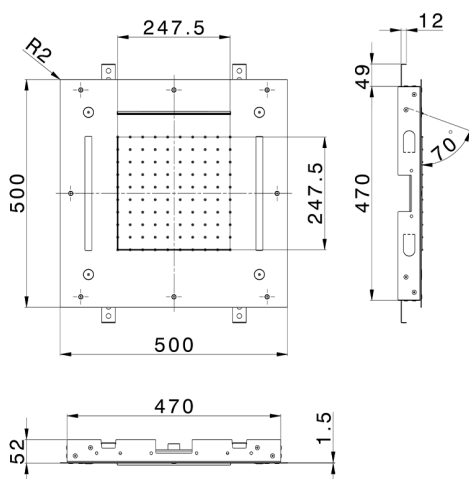

500x500 mm Chromotherapy Ceiling showerhead ZEN SHOWER_ZS0C0080

MODEL **ZS0C0080**

500x500 mm Chromotherapy Ceiling showerhead, rain, spaying functions, waterfall, chromotherapy functions, with remote control included, Stainless Steel AISI 304

AVAILABLE FINISHINGS

- **D1** D1 Brushed Inox
- **40** 40 Matt Black
- **4Q** 4Q Matt White
- **5G** 5G Rose Gold
- **D2** D2 Polished Inox

CHARACTERISTICS

2026-06-30