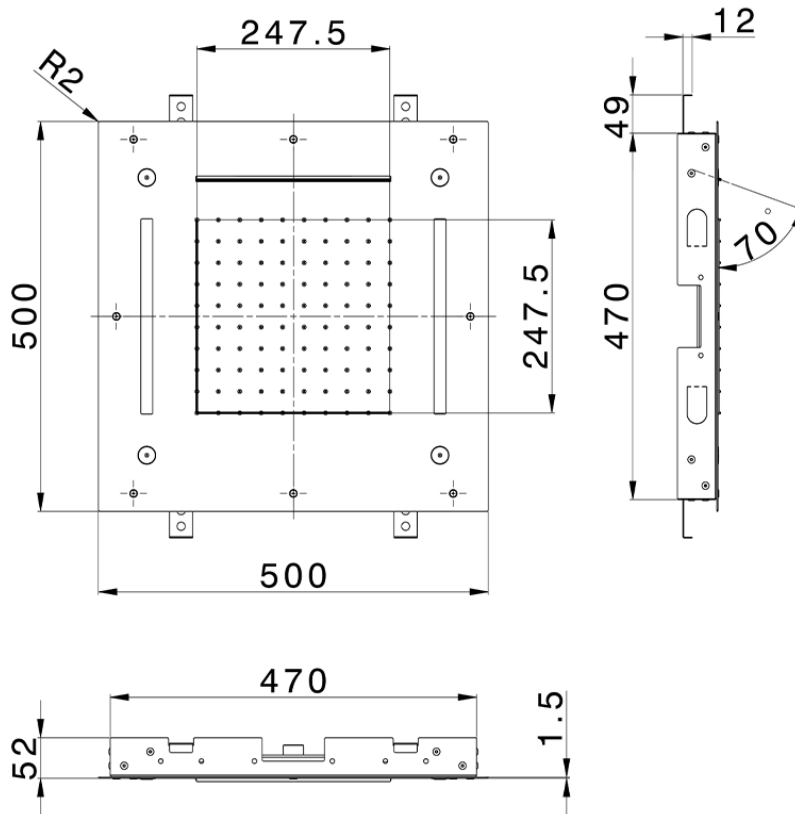

## 500x500 mm Chromotherapy Ceiling showerhead ZEN SHOWER\_ZS0C0080

ZS0C0080

<https://en.cisal.it/500x500-mm-chromotherapy-ceiling-showerhead-zen-shower-zs0c0080>

2026-04-08