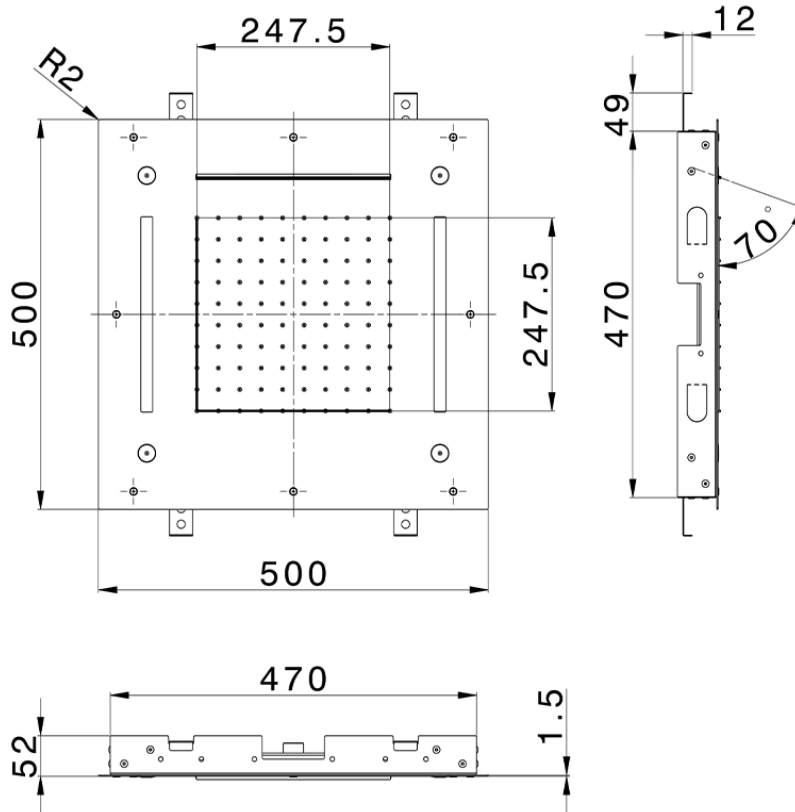

500x500 mm Chromotherapy Ceiling showerhead ZEN SHOWER_ZS0C0080

ZS0C0080

<https://en.cisal.it/500x500-mm-chromotherapy-ceiling-showerhead-zen-shower-zs0c0080>

2026-05-19