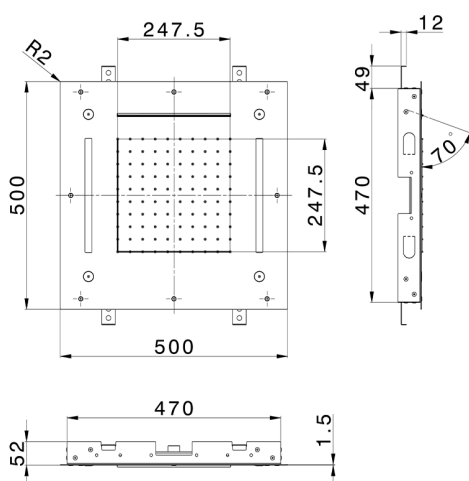

500x500 mm Chromotherapy Ceiling showerhead ZEN SHOWER_ZS0C0080

MODEL **ZS0C0080**

500x500 mm Chromotherapy Ceiling showerhead, rain, spaying functions, waterfall, chromotherapy functions, with remote control included, Stainless Steel AISI 304

AVAILABLE FINISHINGS

- **D1** D1 Brushed Inox
- **40** 40 Matt Black
- **4Q** 4Q Matt White
- **5G** 5G Rose Gold
- **D2** D2 Polished Inox

CHARACTERISTICS

2026-04-20