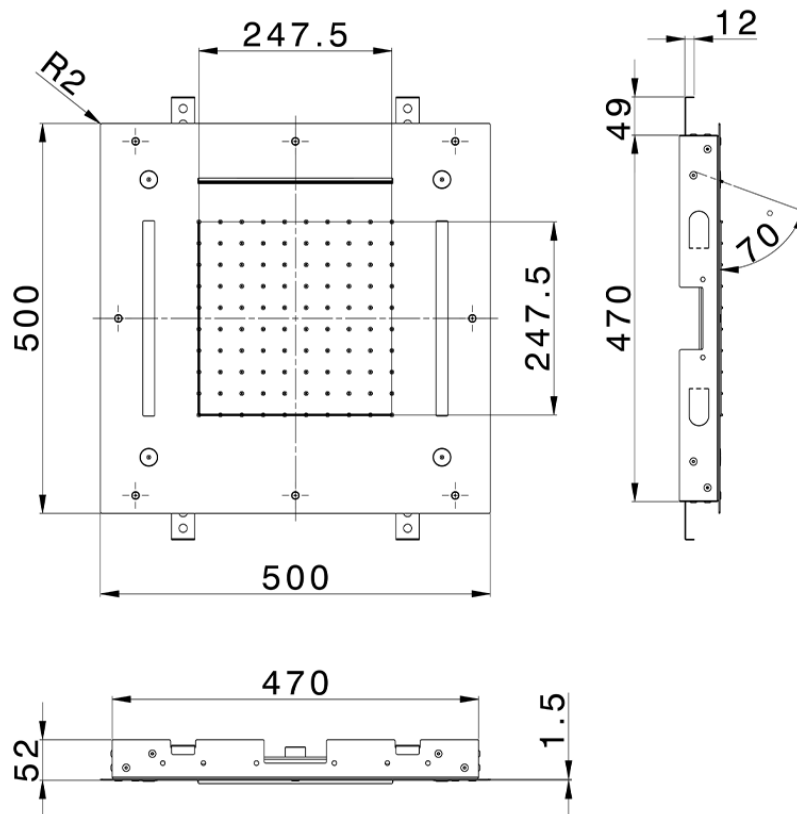

## 500x500 mm Chromotherapy Ceiling showerhead ZEN SHOWER\_ZS0C0080

ZS0C0080

<https://en.cisal.it/500x500-mm-chromotherapy-ceiling-showerhead-zen-shower-zs0c0080>

2026-06-13