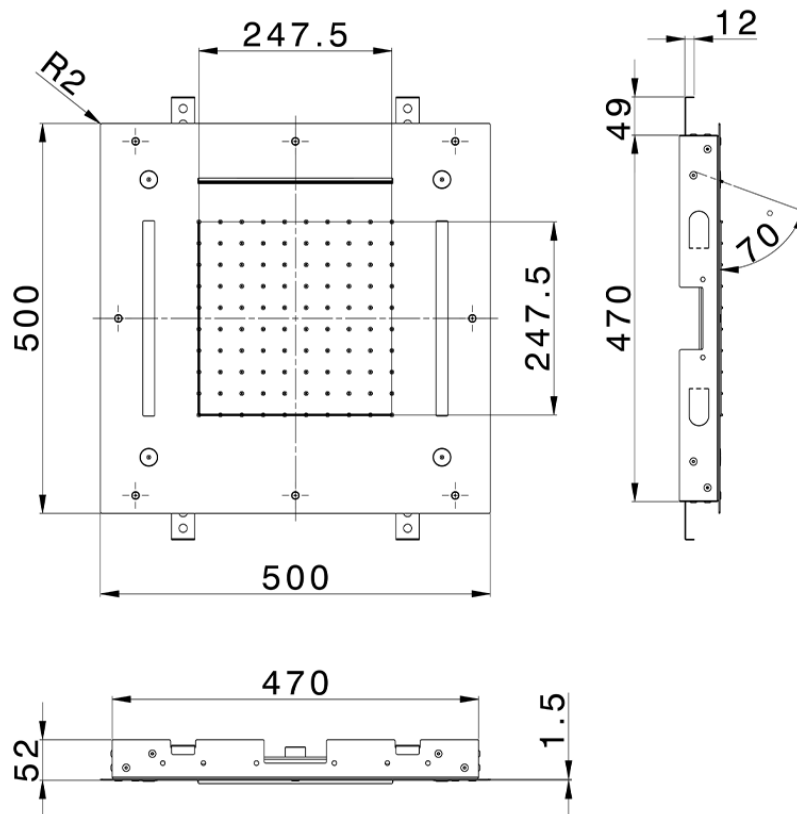

500x500 mm Chromotherapy Ceiling showerhead ZEN SHOWER_ZS0C0080

ZS0C0080

<https://en.cisal.it/500x500-mm-chromotherapy-ceiling-showerhead-zen-shower-zs0c0080>

2026-04-20