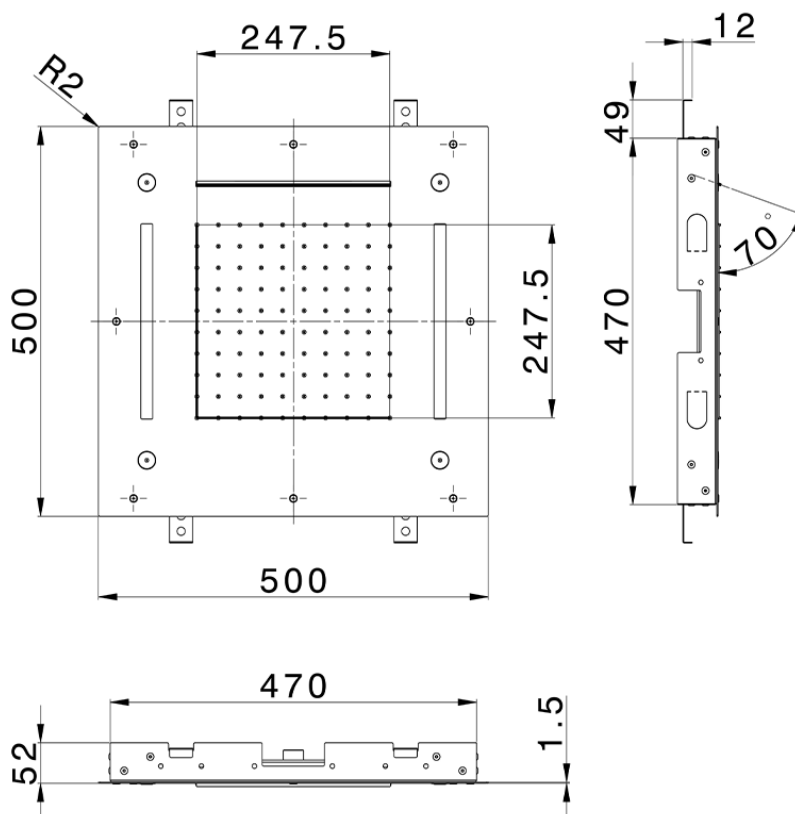

## 500x500 mm Chromotherapy Ceiling showerhead ZEN SHOWER\_ZS0C0080

ZS0C0080

<https://en.cisal.it/500x500-mm-chromotherapy-ceiling-showerhead-zen-shower-zs0c0080>

2026-04-28