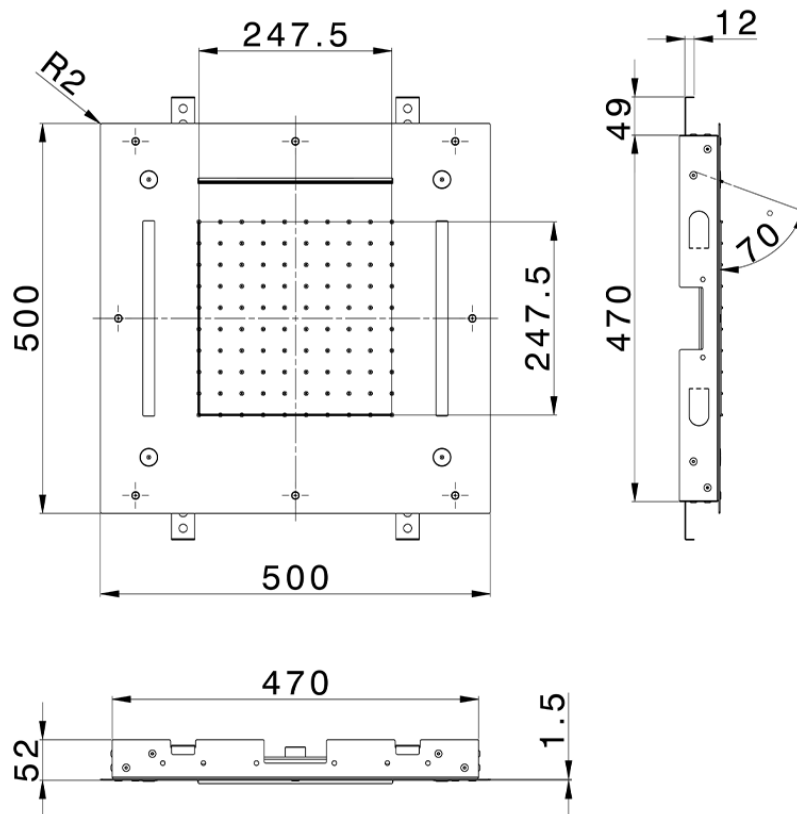

500x500 mm Chromotherapy Ceiling showerhead ZEN SHOWER_ZS0C0080

ZS0C0080

<https://en.cisal.it/500x500-mm-chromotherapy-ceiling-showerhead-zen-shower-zs0c0080>

2026-06-13