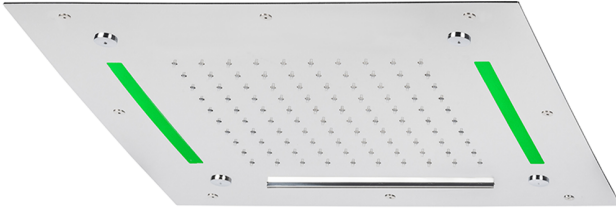

500x500 mm Chromotherapy Ceiling showerhead ZEN SHOWER_ZS0C0080

MODEL **ZS0C0080**

500x500 mm Chromotherapy Ceiling showerhead, rain, spaying functions, waterfall, chromotherapy functions, with remote control included, Stainless Steel AISI 304

AVAILABLE FINISHINGS

-  **D1** D1 Brushed Inox
-  **40** 40 Matt Black
-  **4Q** 4Q Matt White
-  **5G** 5G Rose Gold
-  **D2** D2 Polished Inox

CHARACTERISTICS

2026-04-08