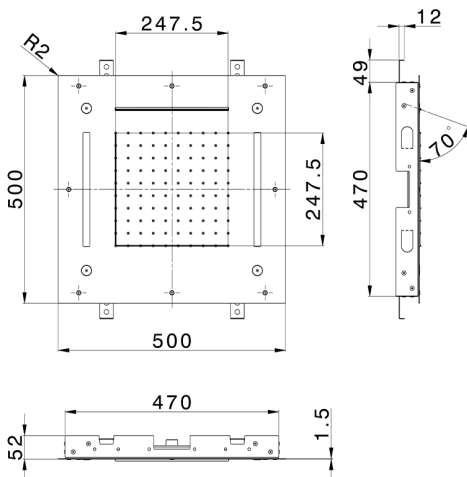

500x500 mm Chromotherapy Ceiling showerhead ZEN SHOWER_ZS0C0080

MODEL **ZS0C0080**

500x500 mm Chromotherapy Ceiling showerhead, rain, spaying functions, waterfall, chromotherapy functions, with remote control included, Stainless Steel AISI 304

AVAILABLE FINISHINGS

- **D1** D1 Brushed Inox
- **40** 40 Matt Black
- **4Q** 4Q Matt White
- **5G** 5G Rose Gold
- **D2** D2 Polished Inox

CHARACTERISTICS

2026-04-08