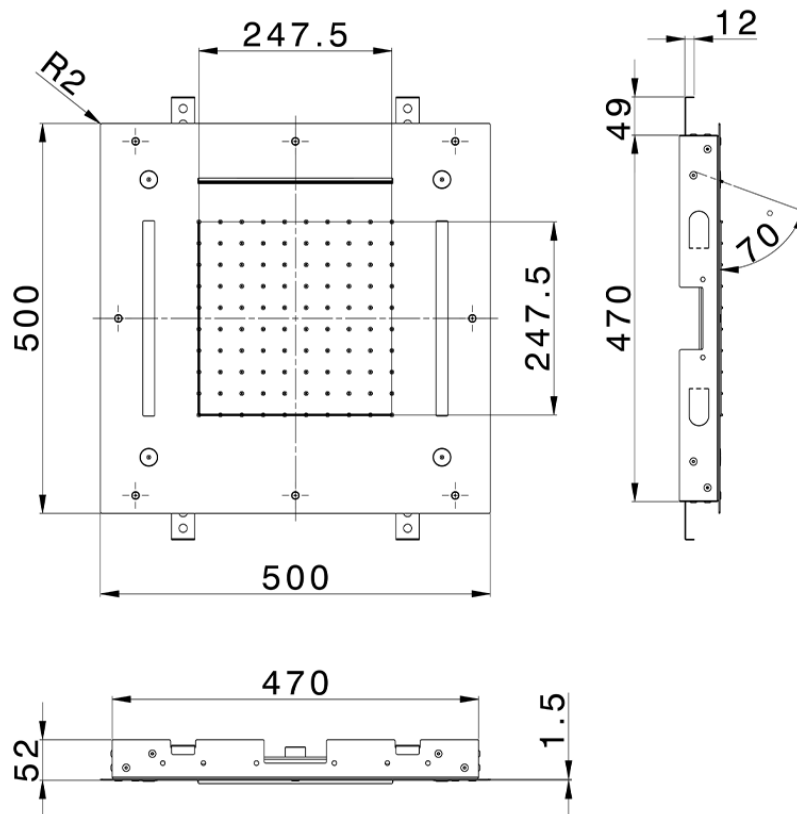

500x500 mm Chromotherapy Ceiling showerhead ZEN SHOWER_ZS0C0080

ZS0C0080

<https://en.cisal.it/500x500-mm-chromotherapy-ceiling-showerhead-zen-shower-zs0c0080>

2026-05-19