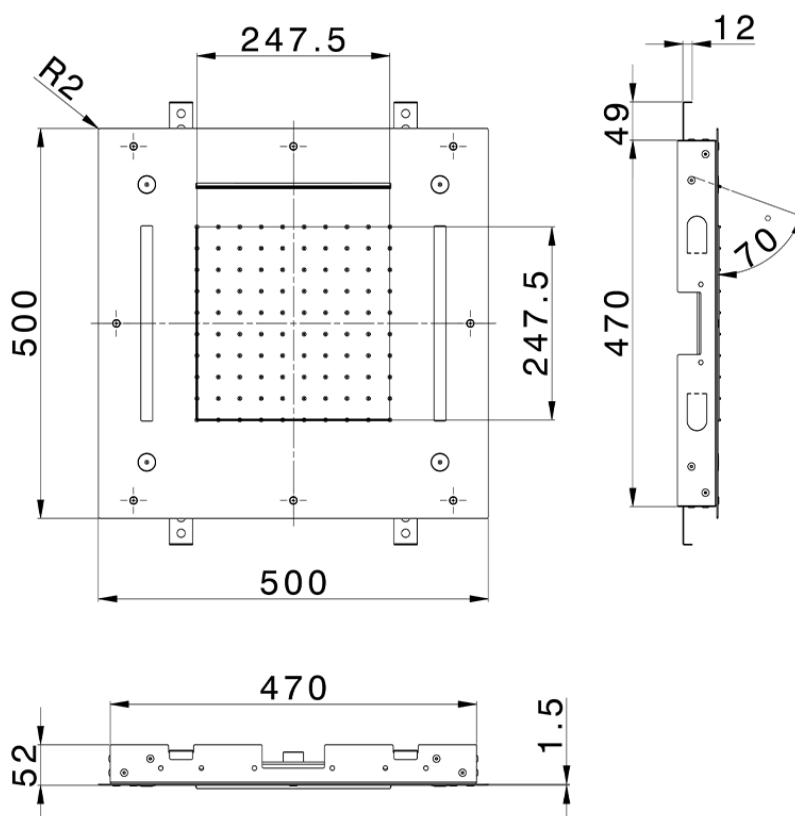

500x500 mm Chromotherapy Ceiling showerhead ZEN SHOWER_ZS0C0080

ZS0C0080

<https://en.cisal.it/500x500-mm-chromotherapy-ceiling-showerhead-zen-shower-zs0c0080>

2026-04-28