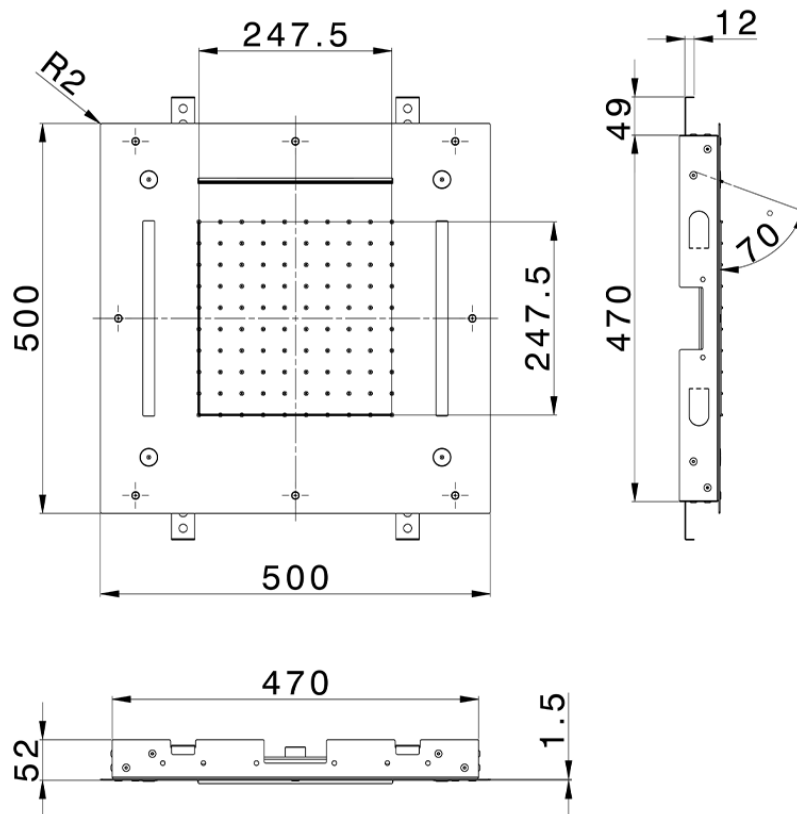

## 500x500 mm Chromotherapy Ceiling showerhead ZEN SHOWER\_ZS0C0080

ZS0C0080

<https://en.cisal.it/500x500-mm-chromotherapy-ceiling-showerhead-zen-shower-zs0c0080>

2026-06-08