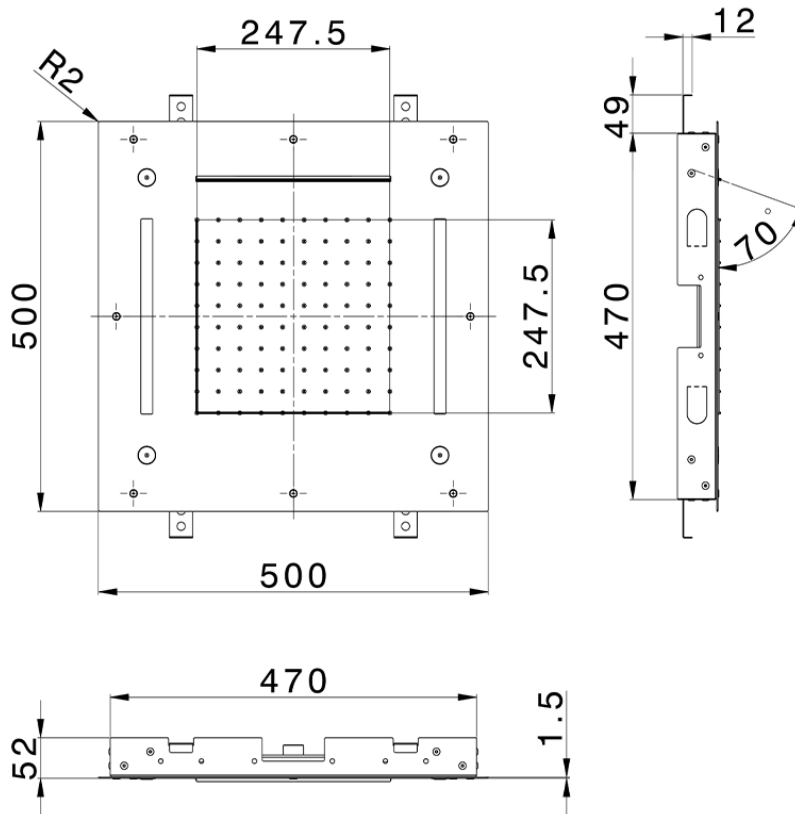

500x500 mm Chromotherapy Ceiling showerhead ZEN SHOWER_ZS0C0080

ZS0C0080

<https://en.cisal.it/500x500-mm-chromotherapy-ceiling-showerhead-zen-shower-zs0c0080>

2026-06-30