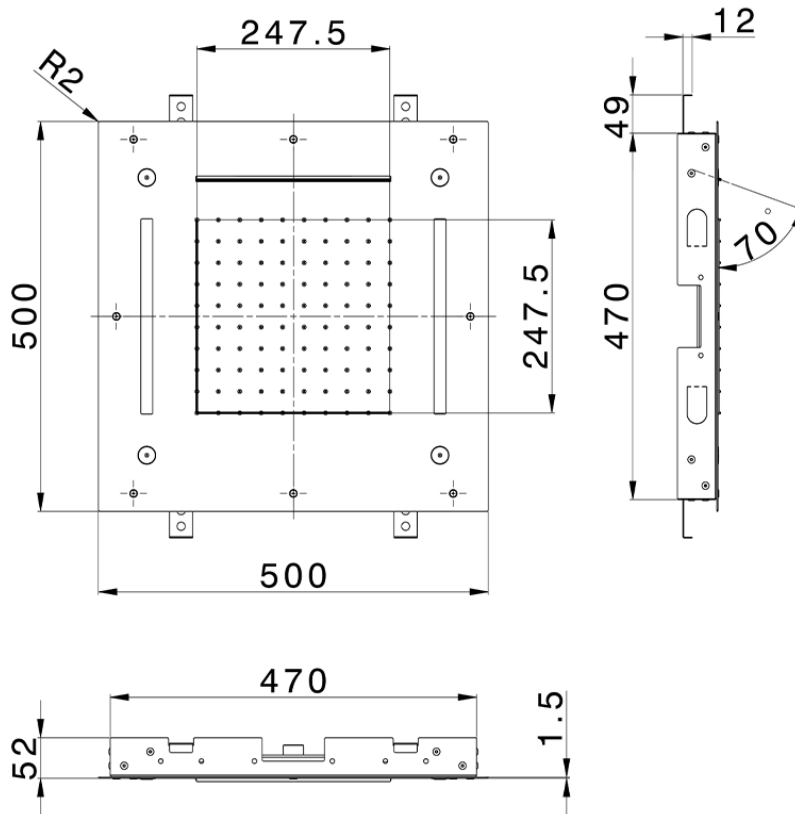

## 500x500 mm Chromotherapy Ceiling showerhead ZEN SHOWER\_ZS0C0080

ZS0C0080

<https://en.cisal.it/500x500-mm-chromotherapy-ceiling-showerhead-zen-shower-zs0c0080>

2026-06-14