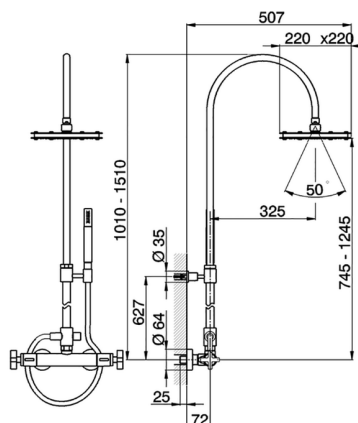

Thermostatic shower column, 2-functions BARCELONA_BA004081

MODEL **BA004081**

Thermostatic shower column, 2-functions, 2 outlet diverter, adjustable riser column, with not sliding handshower bracket, Brass minimalistic one spray handshower, 220X220 mm square head shower Brass, 150 cm PVC Flexible Hose

AVAILABLE FINISHINGS

-  **21** 21 Chrome
-  **2A** 2A Satin Brushed Nickel
-  **40** 40 Matt Black

CHARACTERISTICS

Cartridge Spare Parts **22.03A.AR - ZZ97080004**

Argo 1 (short filter) Thermostatic Valve

EcoStop

EcoStop feature limits water flow to approximately 50% of maximum output with one point of resistance on setting. Push slightly past the middle stop only when full water output is required. This will save water up to 50%.