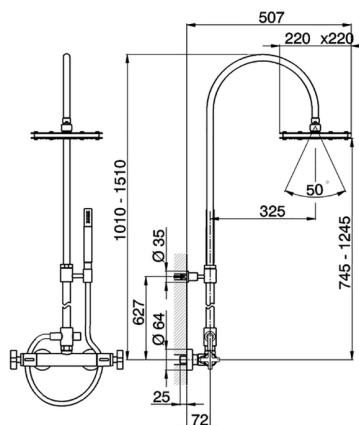

## Thermostatic shower column, 2-functions BARCELONA\_BA004081

MODEL **BA004081**

Thermostatic shower column, 2-functions, 2 outlet diverter, adjustable riser column, with not sliding handshower bracket, Brass minimalistic one spray handshower, 220X220 mm square head shower Brass, 150 cm PVC Flexible Hose

### CHARACTERISTICS

Cartridge Spare Parts **22.03A.AR - ZZ97080004**

**Argo 1 (short filter) Thermostatic Valve**

### EcoStop

EcoStop feature limits water flow to approximately 50% of maximum output with one point of resistance on setting. Push slightly past the middle stop only when full water output is required. This will save water up to 50%.