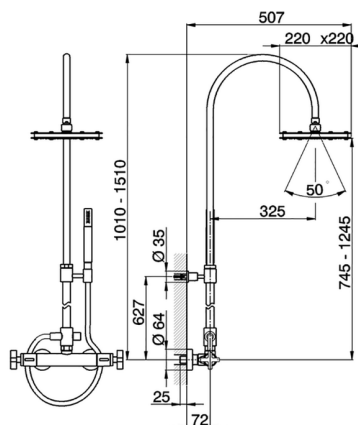

## Thermostatic shower column, 2-functions BARCELONA\_BA004081

MODEL **BA004081**

Thermostatic shower column, 2-functions, 2 outlet diverter, adjustable riser column, with not sliding handshower bracket, Brass minimalistic one spray handshower, 220X220 mm square head shower Brass, 150 cm PVC Flexible Hose

### CHARACTERISTICS

Cartridge Spare Parts **22.03A.AR - ZZ97080004**

**Argo 1 (short filter) Thermostatic Valve**

### EcoStop

EcoStop feature limits water flow to approximately 50% of maximum output with one point of resistance on setting. Push slightly past the middle stop only when full water output is required. This will save water up to 50%.