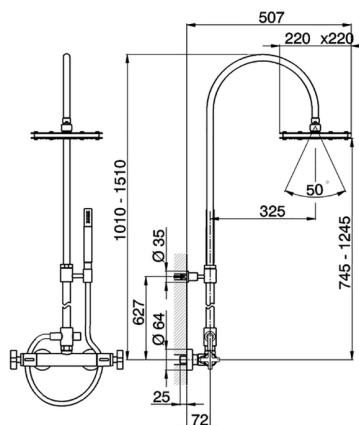

Thermostatic shower column, 2-functions BARCELONA_BA004081

MODEL **BA004081**

Thermostatic shower column, 2-functions, 2 outlet diverter, adjustable riser column, with not sliding handshower bracket, Brass minimalistic one spray handshower, 220X220 mm square head shower Brass, 150 cm PVC Flexible Hose

AVAILABLE FINISHINGS

-  **21** 21 Chrome
-  **2A** 2A Satin Brushed Nickel
-  **40** 40 Matt Black

CHARACTERISTICS

Cartridge Spare Parts **22.03A.AR - ZZ97080004**

Argo 1 (short filter) Thermostatic Valve

EcoStop

EcoStop feature limits water flow to approximately 50% of maximum output with one point of resistance on setting. Push slightly past the middle stop only when full water output is required. This will save water up to 50%.