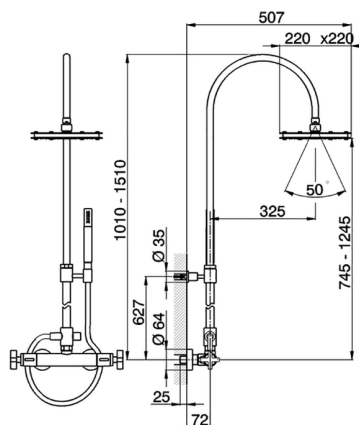

Thermostatic shower column, 2-functions BARCELONA_BA004081

MODEL **BA004081**

Thermostatic shower column, 2-functions, 2 outlet diverter, adjustable riser column, with not sliding handshower bracket, Brass minimalist one spray handshower, 220X220 mm square head shower Brass, 150 cm PVC Flexible Hose

AVAILABLE FINISHINGS

-  **21** 21 Chrome
-  **2A** 2A Satin Brushed Nickel
-  **40** 40 Matt Black

CHARACTERISTICS

Cartridge Spare Parts **22.03A.AR - ZZ97080004**

Argo 1 (short filter) Thermostatic Valve

EcoStop

EcoStop feature limits water flow to approximately 50% of maximum output with one point of resistance on setting. Push slightly past the middle stop only when full water output is required. This will save water up to 50%.