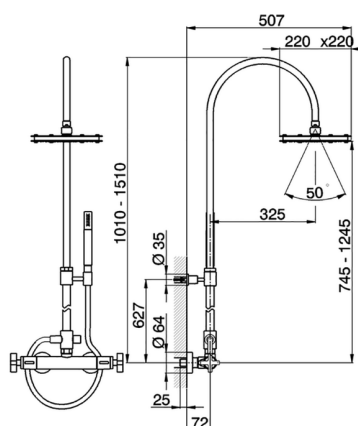

## Thermostatic shower column, 2-functions BARCELONA\_BA004081

MODEL **BA004081**

Thermostatic shower column, 2-functions, 2 outlet diverter, adjustable riser column, with not sliding handshower bracket, Brass minimalistic one spray handshower, 220X220 mm square head shower Brass, 150 cm PVC Flexible Hose

### CHARACTERISTICS

Cartridge Spare Parts **22.03A.AR - ZZ97080004**

**Argo 1 (short filter) Thermostatic Valve**

### EcoStop

EcoStop feature limits water flow to approximately 50% of maximum output with one point of resistance on setting. Push slightly past the middle stop only when full water output is required. This will save water up to 50%.