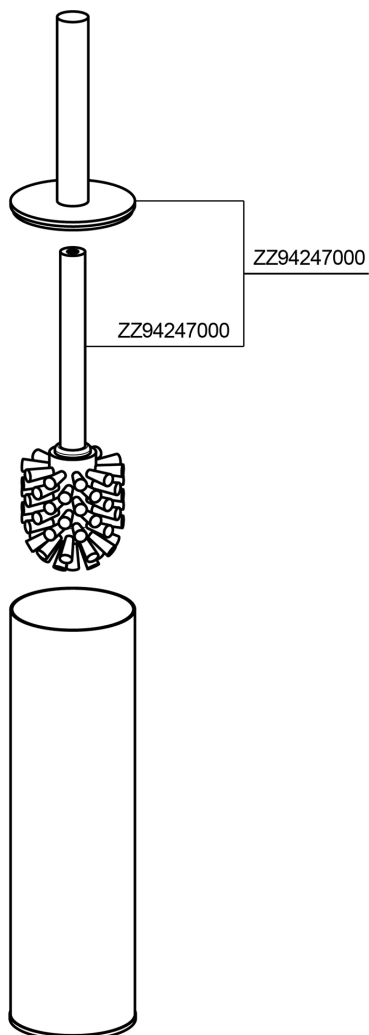

Brush holder BATHROOM ACCESSORIES_SY090650

MODEL **SY090650**

Brush holder, prepared with holes for wall fixing system, for wall application to combine with art. SY090660, art. SY090660 not included, Brass made

AVAILABLE FINISHINGS

-  **21** 21 Chrome
-  **2B** 2B Polished Nickel
-  **2F** 2F Brushed Nickel
-  **2P** 2P Rose Gold
-  **2Q** 2Q Black Titanium
-  **40** 40 Matt Black
-  **4Q** 4Q Matt White

CHARACTERISTICS

Concealed

SY090660

Brush holder BATHROOM ACCESSORIES_SY090650

SY090650

<https://en.cisal.it/brush-holder-bathroom-accessories-sy090650>

2026-06-13