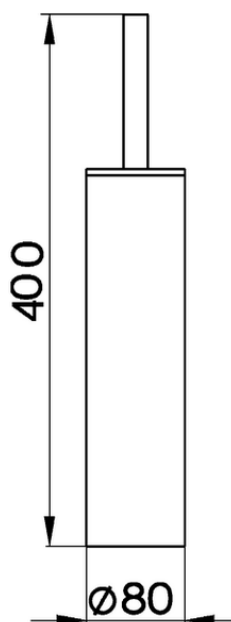

Brush holder BATHROOM ACCESSORIES_SY090650

SY090650

<https://en.cisal.it/brush-holder-bathroom-accessories-sy090650>

2026-06-13