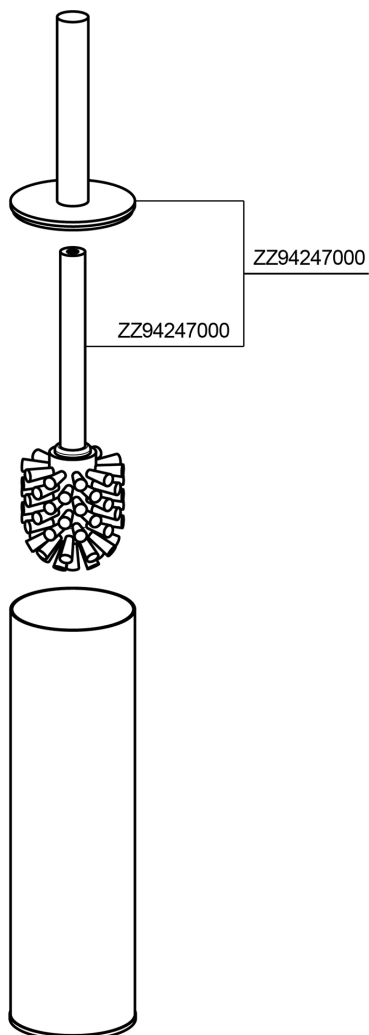

Brush holder BATHROOM ACCESSORIES_SY090650

MODEL **SY090650**

Brush holder, prepared with holes for wall fixing system, for wall application to combine with art. SY090660, art. SY090660 not included, Brass made

AVAILABLE FINISHINGS

-  **21** 21 Chrome
-  **2B** 2B Polished Nickel
-  **2F** 2F Brushed Nickel
-  **2P** 2P Rose Gold
-  **2Q** 2Q Black Titanium
-  **40** 40 Matt Black
-  **4Q** 4Q Matt White

CHARACTERISTICS

Concealed

SY090660

Brush holder BATHROOM ACCESSORIES_SY090650

SY090650

<https://en.cisal.it/brush-holder-bathroom-accessories-sy090650>

2026-04-26