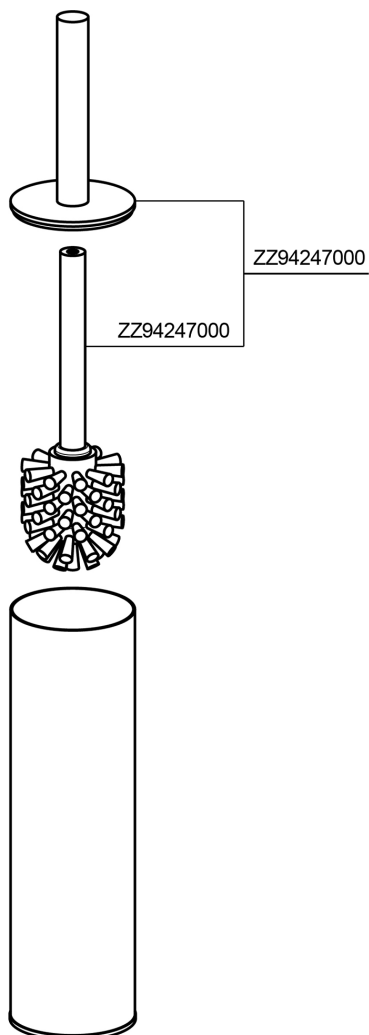

Brush holder BATHROOM ACCESSORIES_SY090650

SY090650

<https://en.cisal.it/brush-holder-bathroom-accessories-sy090650>

2026-06-13