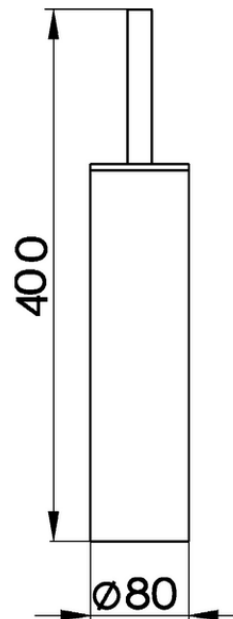

## Brush holder BATHROOM ACCESSORIES\_SY090650

SY090650

<https://en.cisal.it/brush-holder-bathroom-accessories-sy090650>

2026-06-14