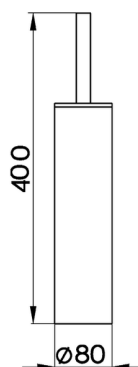

## Brush holder BATHROOM ACCESSORIES\_SY090650

MODEL **SY090650**

Brush holder, prepared with holes for wall fixing system, for wall application to combine with art. SY090660, art. SY090660 not included, Brass made

### CHARACTERISTICS

Concealed

**SY090660**