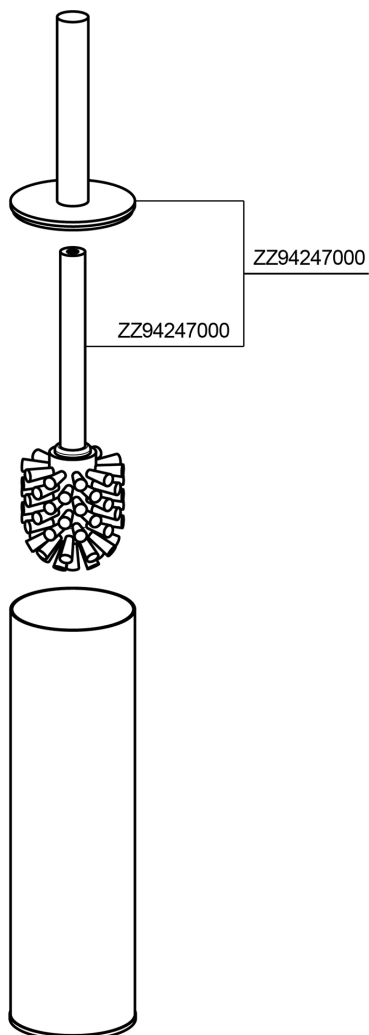

Brush holder BATHROOM ACCESSORIES_SY090650

SY090650

<https://en.cisal.it/brush-holder-bathroom-accessories-sy090650>

2026-04-08