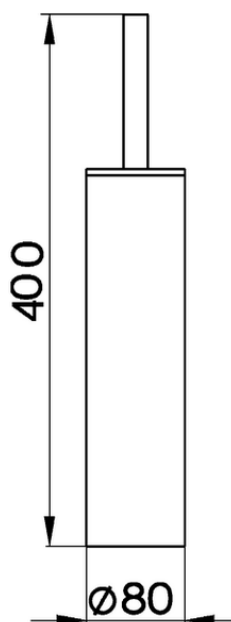

Brush holder BATHROOM ACCESSORIES_SY090650

SY090650

<https://en.cisal.it/brush-holder-bathroom-accessories-sy090650>

2026-04-06