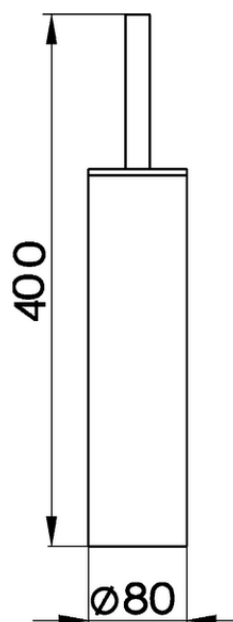

Brush holder BATHROOM ACCESSORIES_SY090650

SY090650

<https://en.cisal.it/brush-holder-bathroom-accessories-sy090650>

2026-04-26