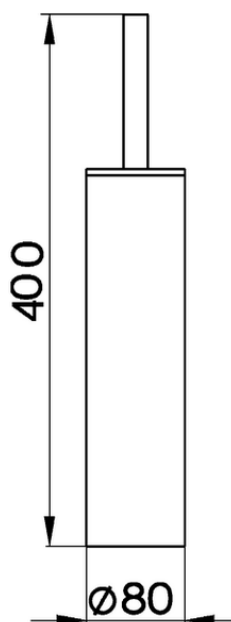

Brush holder BATHROOM ACCESSORIES_SY090650

SY090650

<https://en.cisal.it/brush-holder-bathroom-accessories-sy090650>

2026-06-14