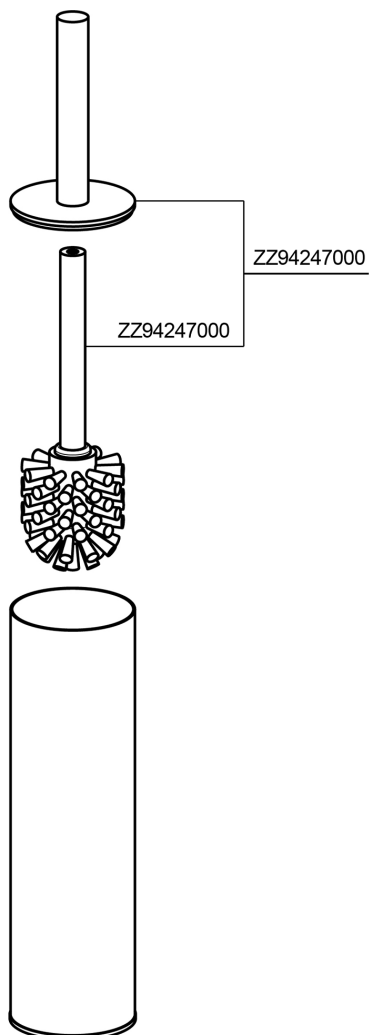

Brush holder BATHROOM ACCESSORIES_SY090650

MODEL **SY090650**

Brush holder, prepared with holes for wall fixing system, for wall application to combine with art. SY090660, art. SY090660 not included, Brass made

AVAILABLE FINISHINGS

-  **21** 21 Chrome
-  **2B** 2B Polished Nickel
-  **2F** 2F Brushed Nickel
-  **2P** 2P Rose Gold
-  **2Q** 2Q Black Titanium
-  **40** 40 Matt Black
-  **4Q** 4Q Matt White

CHARACTERISTICS

Concealed

SY090660

Brush holder BATHROOM ACCESSORIES_SY090650

SY090650

<https://en.cisal.it/brush-holder-bathroom-accessories-sy090650>

2026-05-19