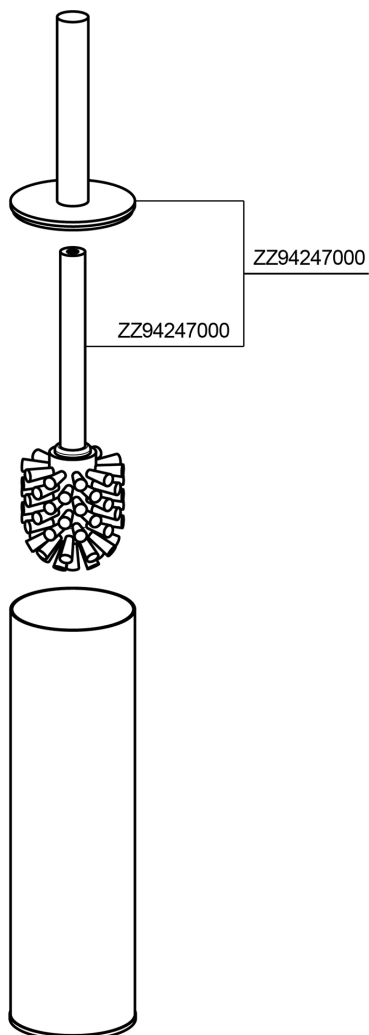

Brush holder BATHROOM ACCESSORIES_SY090650

MODEL **SY090650**

Brush holder, prepared with holes for wall fixing system, for wall application to combine with art. SY090660, art. SY090660 not included, Brass made

AVAILABLE FINISHINGS

-  **21** 21 Chrome
-  **2B** 2B Polished Nickel
-  **2F** 2F Brushed Nickel
-  **2P** 2P Rose Gold
-  **2Q** 2Q Black Titanium
-  **40** 40 Matt Black
-  **4Q** 4Q Matt White

CHARACTERISTICS

Concealed

SY090660

Brush holder BATHROOM ACCESSORIES_SY090650

SY090650

<https://en.cisal.it/brush-holder-bathroom-accessories-sy090650>

2026-04-06