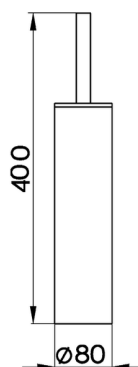

Brush holder BATHROOM ACCESSORIES_SY090650

MODEL **SY090650**

Brush holder, prepared with holes for wall fixing system, for wall application to combine with art. SY090660, art. SY090660 not included, Brass made