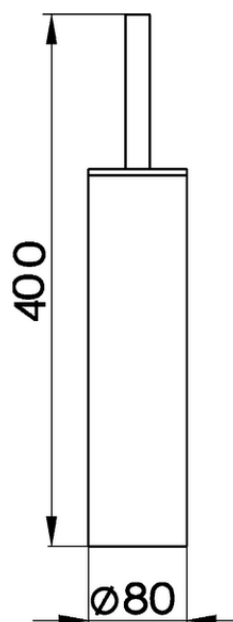

Brush holder BATHROOM ACCESSORIES_SY090650

SY090650

<https://en.cisal.it/brush-holder-bathroom-accessories-sy090650>

2026-05-19