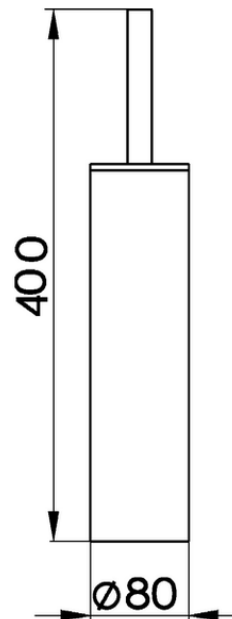

Brush holder BATHROOM ACCESSORIES_SY090650

SY090650

<https://en.cisal.it/brush-holder-bathroom-accessories-sy090650>

2026-06-08