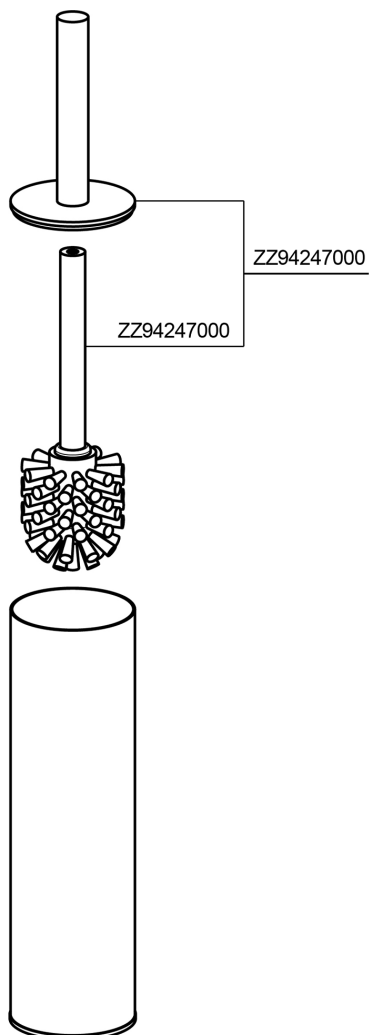

Brush holder BATHROOM ACCESSORIES_SY090650

SY090650

<https://en.cisal.it/brush-holder-bathroom-accessories-sy090650>

2026-06-14