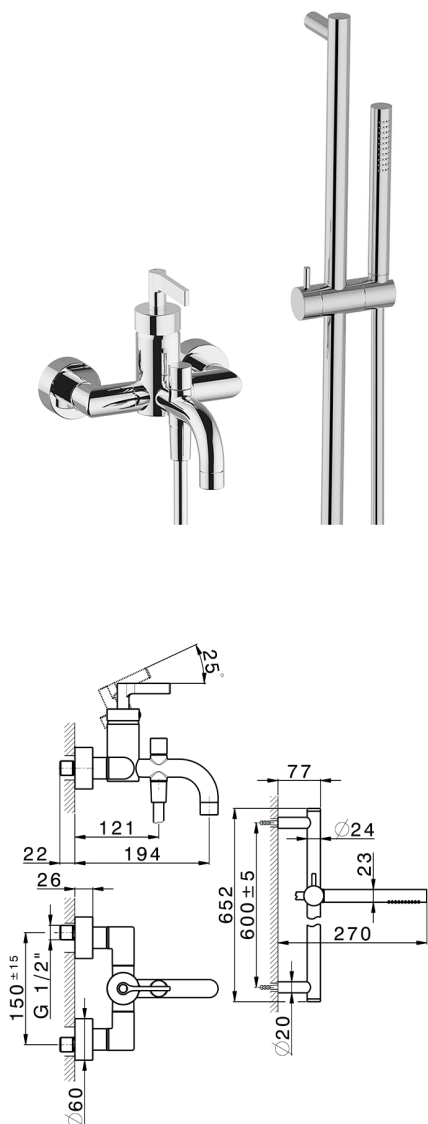

## Single lever bath mixer, with shower set GRACE\_GC000060

MODEL **GC000060**

Single lever bath mixer, with shower set, 60 cm Rail with slide bracket, 22,5 mm Brass One Spray handshower, 150 cm SUPREME smooth flexible hose

### AVAILABLE FINISHINGS

-  **21** 21 Chrome
-  **2F** 2F Brushed Nickel
-  **2W** 2W Brushed Gold
-  **5H** 5H Dark Brass Brushed
-  **5L** 5L Brushed Black Titanium
-  **6T** 6T Chrome/Matt Black

### CHARACTERISTICS

Cartridge Spare Parts **ZZ93196000**

**38 mm Cartridge**

2024-12-21