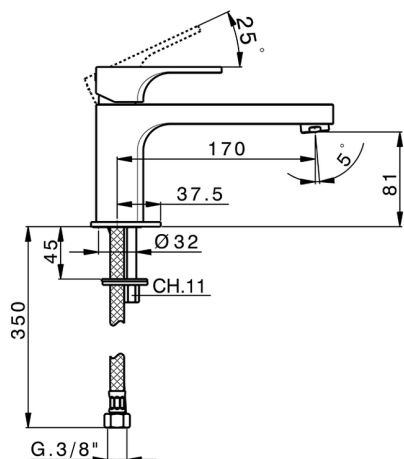

## Single lever washbasin mixer EnergySave CUBIC\_CU001545

MODEL **CU001545**

Single lever washbasin mixer EnergySave, without automatic pop-up waste, G.3/8" stainless steel flexible hoses

### CHARACTERISTICS

Cartridge Spare Parts **ZZ96691000**

**25 mm Cartridge**