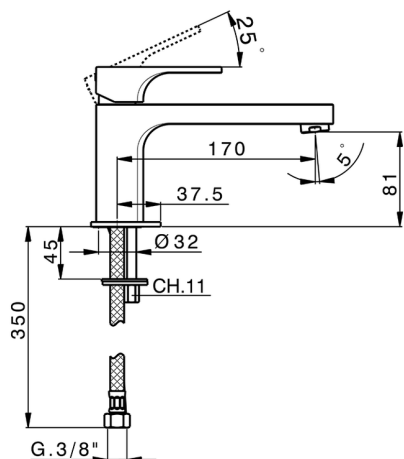

Single lever washbasin mixer EnergySave CUBIC_CU001545

MODEL **CU001545**

Single lever washbasin mixer EnergySave, without automatic pop-up waste, G.3/8" stainless steel flexible hoses

AVAILABLE FINISHINGS

-  **21** 21 Chrome
-  **2B** 2B Polished Nickel
-  **2F** 2F Brushed Nickel
-  **40** 40 Matt Black

CHARACTERISTICS

Cartridge Spare Parts **ZZ96691000**

25 mm Cartridge

EnergySave

Thanks to the EnergySave device, only cold water will be drawn if the lever is operated in the central position, so that the water heater will not be engaged and no hot water wasted, leading to considerable savings in energy and costs. The temperature can be adjusted by rotating the lever to the left, until the desired temperature is reached.

Single lever washbasin mixer EnergySave CUBIC_CU001545

CU001545

<https://en.cisal.it/single-lever-washbasin-mixer-energysave-cubic-cu001545>

2026-04-08