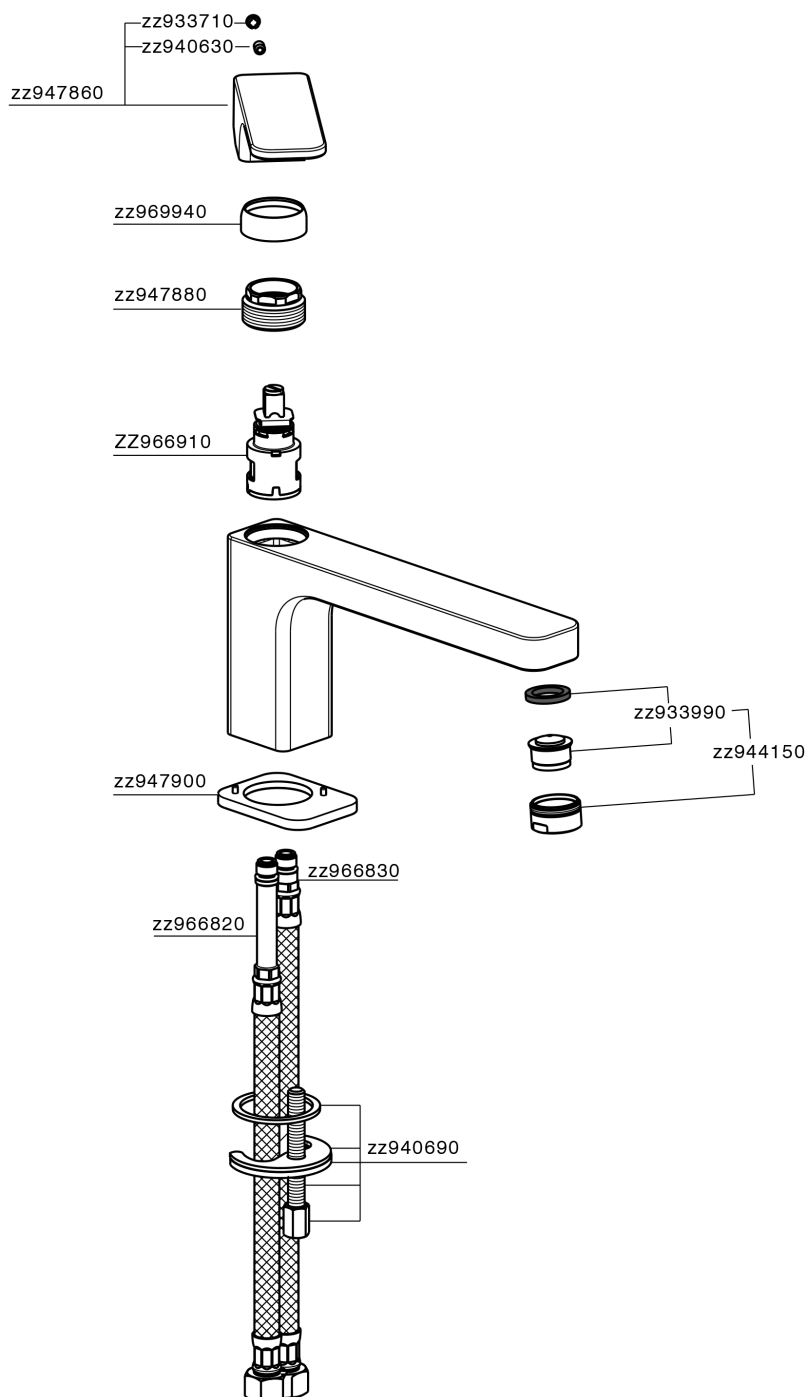

Single lever washbasin mixer EnergySave CUBIC_CU001545

MODEL **CU001545**

Single lever washbasin mixer EnergySave, without automatic pop-up waste, G.3/8" stainless steel flexible hoses

AVAILABLE FINISHINGS

-  **21** 21 Chrome
-  **2B** 2B Polished Nickel
-  **2F** 2F Brushed Nickel
-  **40** 40 Matt Black

CHARACTERISTICS

Cartridge Spare Parts **ZZ96691000**

25 mm Cartridge

EnergySave

Thanks to the EnergySave device, only cold water will be drawn if the lever is operated in the central position, so that the water heater will not be engaged and no hot water wasted, leading to considerable savings in energy and costs. The temperature can be adjusted by rotating the lever to the left, until the desired temperature is reached.

Single lever washbasin mixer EnergySave CUBIC_CU001545

CU001545

<https://en.cisal.it/single-lever-washbasin-mixer-energysave-cubic-cu001545>

2026-04-08