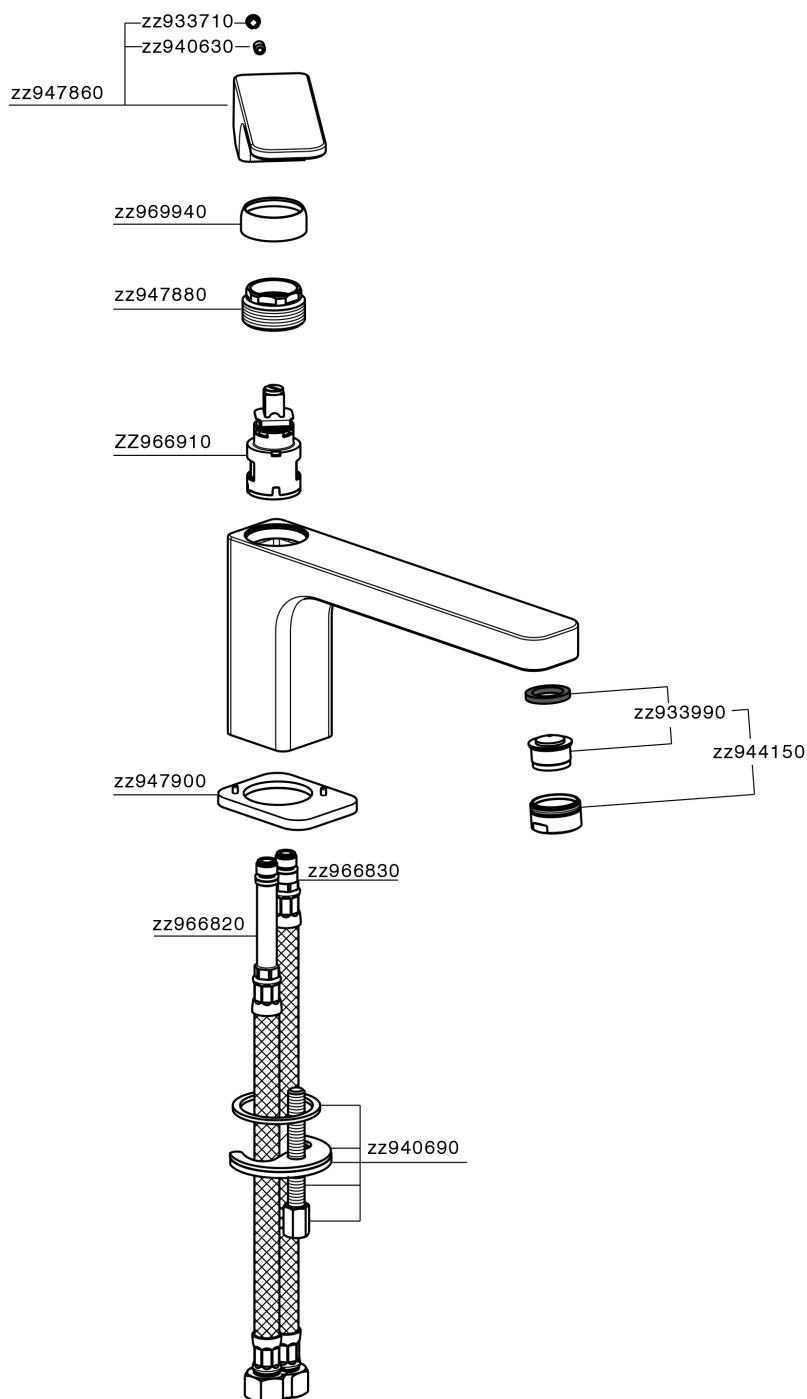

Single lever washbasin mixer EnergySave CUBIC_CU001545

CU001545

<https://en.cisal.it/single-lever-washbasin-mixer-energysave-cubic-cu001545>

2026-04-29