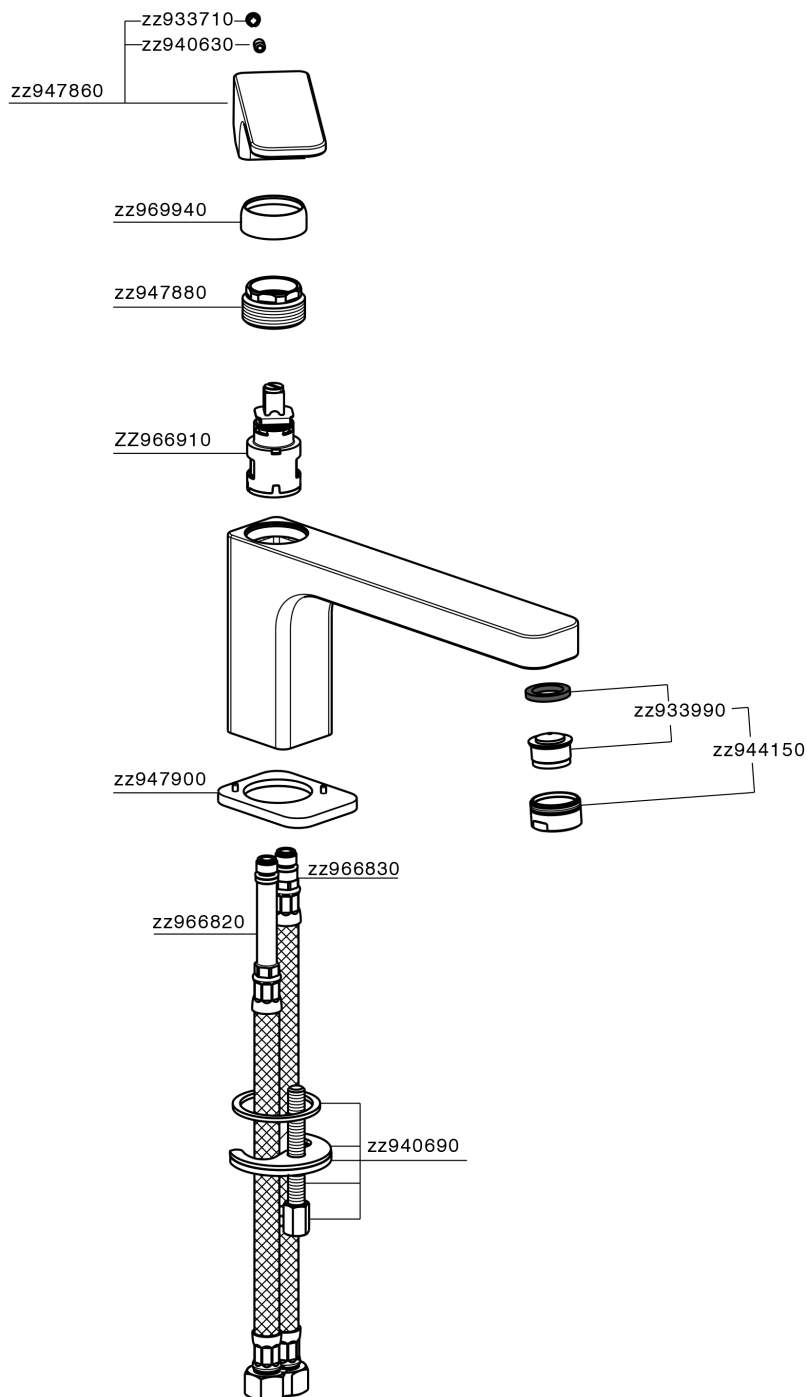

Single lever washbasin mixer EnergySave CUBIC_CU001545

CU001545

<https://en.cisal.it/single-lever-washbasin-mixer-energysave-cubic-cu001545>

2026-04-29