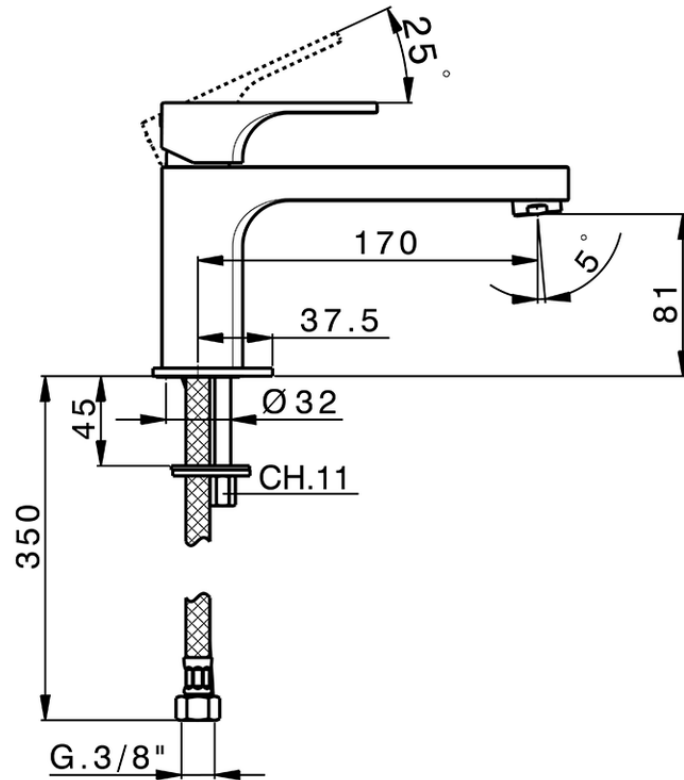

## Single lever washbasin mixer EnergySave CUBIC\_CU001545

CU001545

<https://en.cisal.it/single-lever-washbasin-mixer-energysave-cubic-cu001545>

2026-04-30