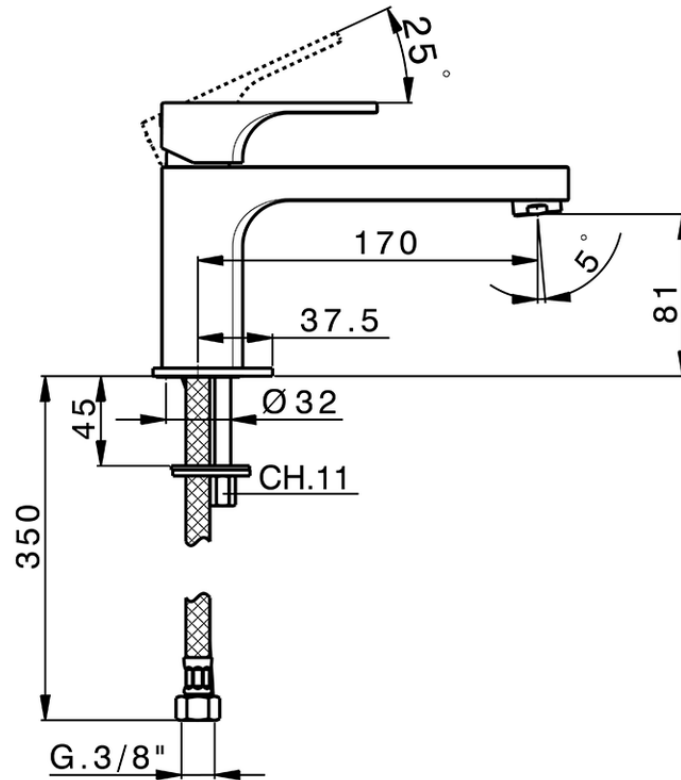

Single lever washbasin mixer EnergySave CUBIC_CU001545

CU001545

<https://en.cisal.it/single-lever-washbasin-mixer-energysave-cubic-cu001545>

2026-04-08