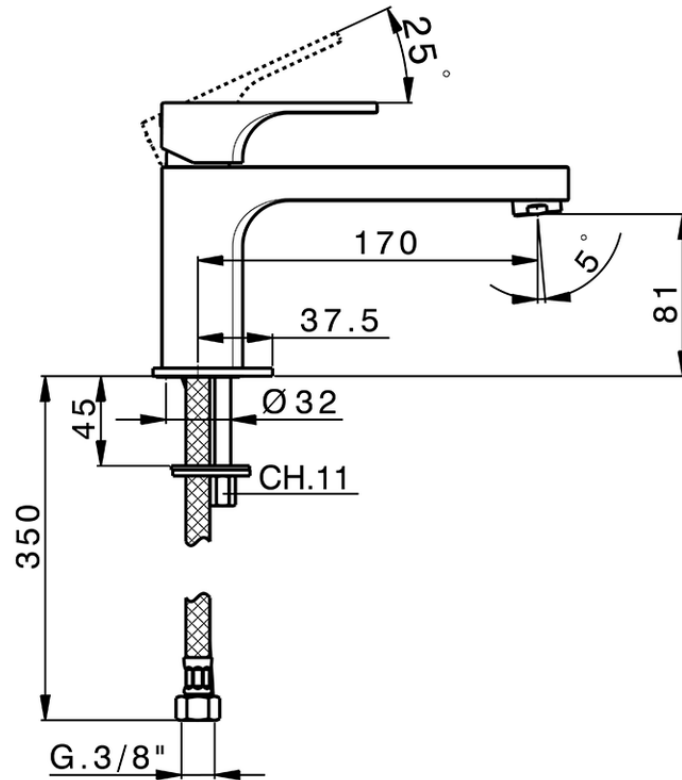

Single lever washbasin mixer EnergySave CUBIC_CU001545

CU001545

<https://en.cisal.it/single-lever-washbasin-mixer-energysave-cubic-cu001545>

2026-05-30