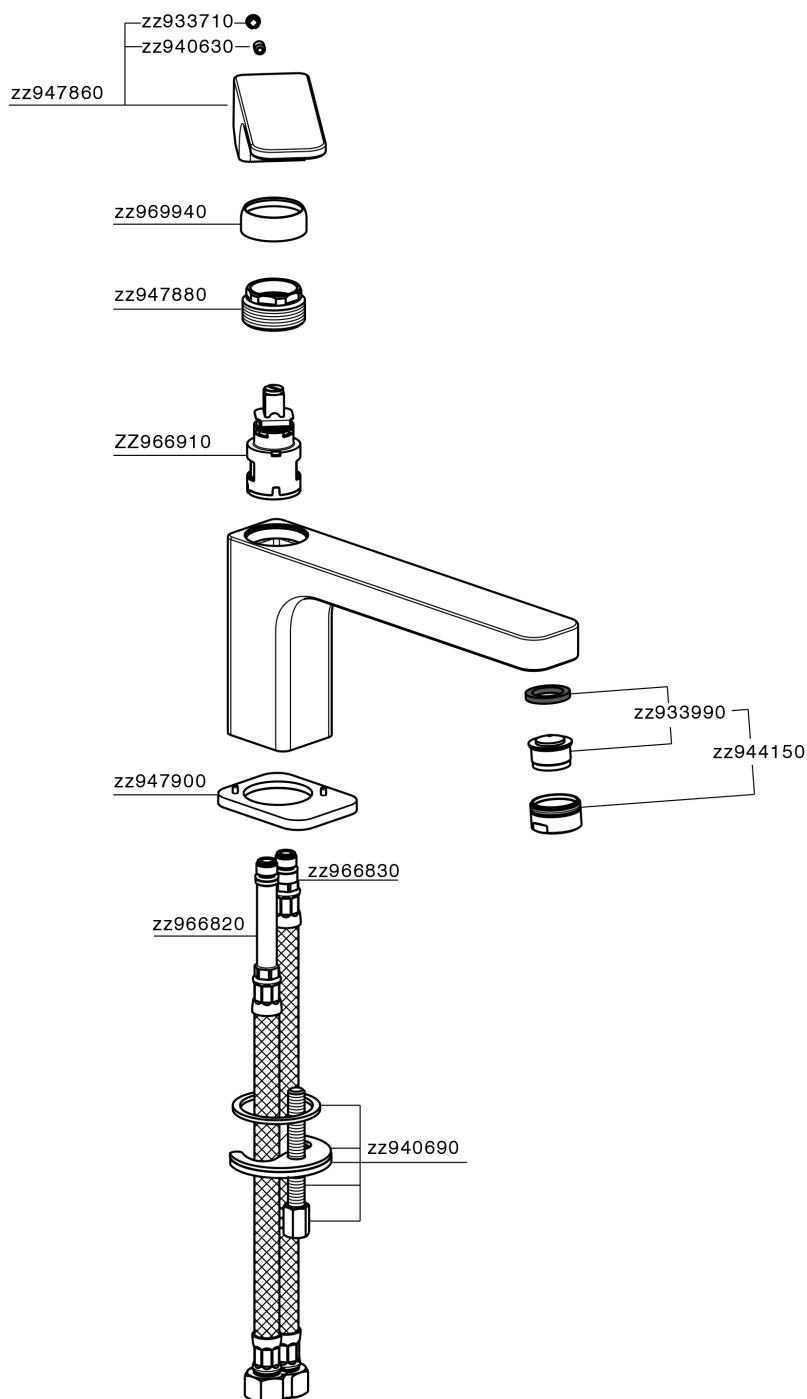

Single lever washbasin mixer EnergySave CUBIC_CU001545

MODEL **CU001545**

Single lever washbasin mixer EnergySave, without automatic pop-up waste, G.3/8" stainless steel flexible hoses

AVAILABLE FINISHINGS

-  **21** 21 Chrome
-  **2B** 2B Polished Nickel
-  **2F** 2F Brushed Nickel
-  **40** 40 Matt Black

CHARACTERISTICS

Cartridge Spare Parts **ZZ96691000**

25 mm Cartridge

EnergySave

Thanks to the EnergySave device, only cold water will be drawn if the lever is operated in the central position, so that the water heater will not be engaged and no hot water wasted, leading to considerable savings in energy and costs. The temperature can be adjusted by rotating the lever to the left, until the desired temperature is reached.

Single lever washbasin mixer EnergySave CUBIC_CU001545

CU001545

<https://en.cisal.it/single-lever-washbasin-mixer-energysave-cubic-cu001545>

2026-04-09