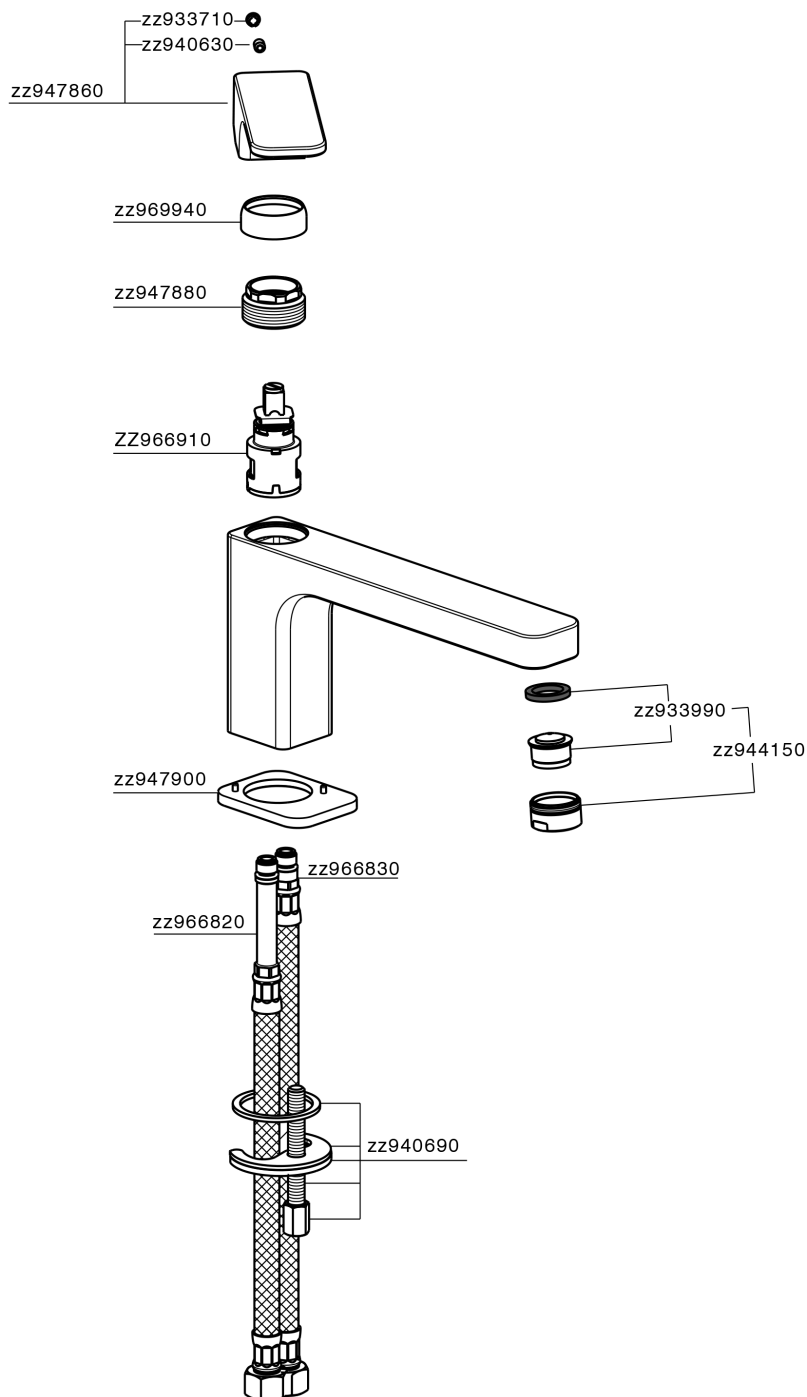

Single lever washbasin mixer EnergySave CUBIC_CU001545

CU001545

<https://en.cisal.it/single-lever-washbasin-mixer-energysave-cubic-cu001545>

2026-04-30