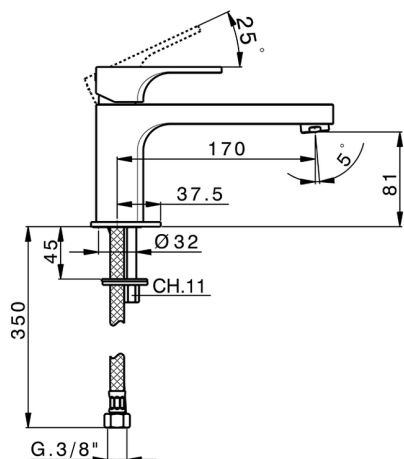

Single lever washbasin mixer EnergySave CUBIC_CU001545

MODEL **CU001545**

Single lever washbasin mixer EnergySave, without automatic pop-up waste, G.3/8" stainless steel flexible hoses

AVAILABLE FINISHINGS

-  **21** 21 Chrome
-  **2B** 2B Polished Nickel
-  **2F** 2F Brushed Nickel
-  **40** 40 Matt Black

CHARACTERISTICS

Cartridge Spare Parts **ZZ96691000**

25 mm Cartridge

EnergySave

Thanks to the EnergySave device, only cold water will be drawn if the lever is operated in the central position, so that the water heater will not be engaged and no hot water wasted, leading to considerable savings in energy and costs. The temperature can be adjusted by rotating the lever to the left, until the desired temperature is reached.

Single lever washbasin mixer EnergySave CUBIC_CU001545

CU001545

<https://en.cisal.it/single-lever-washbasin-mixer-energysave-cubic-cu001545>

2026-04-09