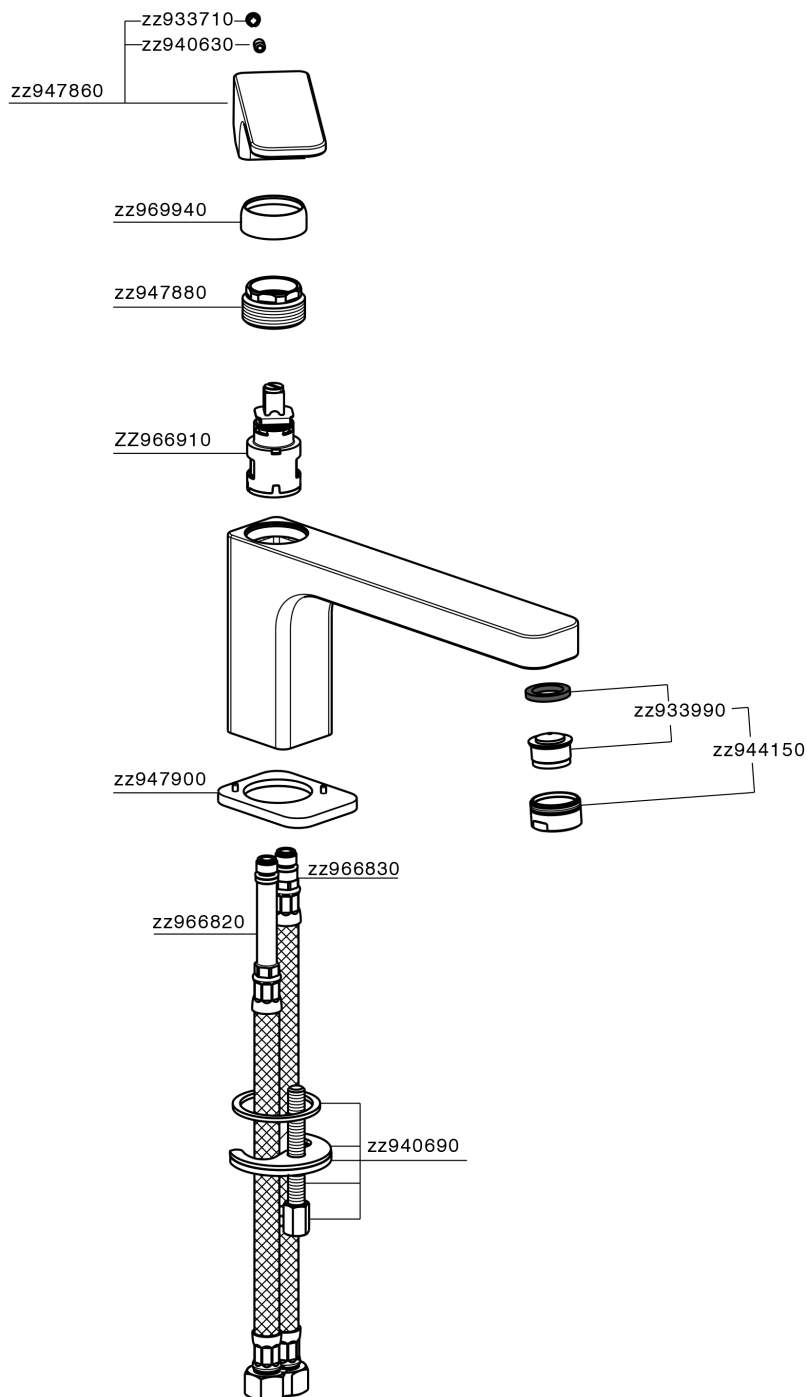

Single lever washbasin mixer EnergySave CUBIC_CU001545

CU001545

<https://en.cisal.it/single-lever-washbasin-mixer-energysave-cubic-cu001545>

2026-05-30