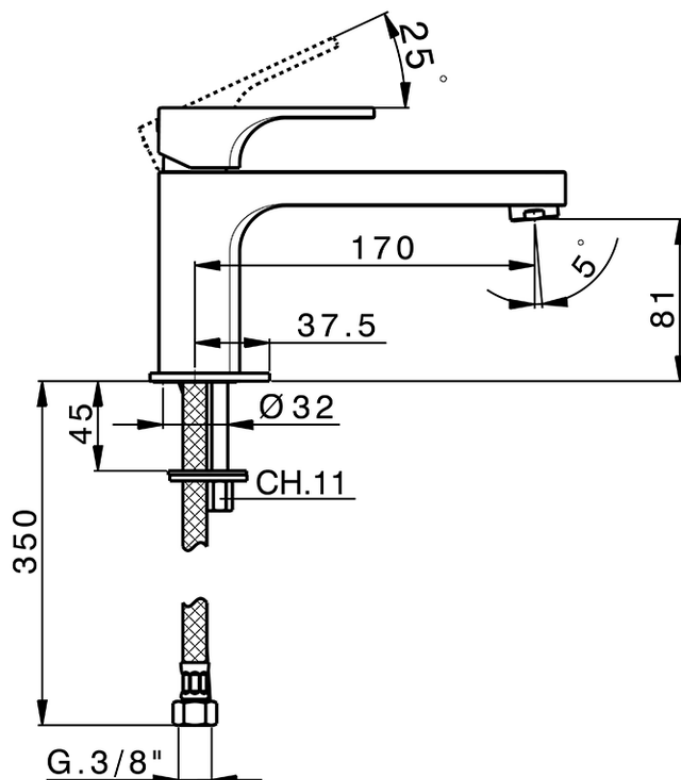

## Single lever washbasin mixer EnergySave CUBIC\_CU001545

CU001545

<https://en.cisal.it/single-lever-washbasin-mixer-energysave-cubic-cu001545>

2026-04-09