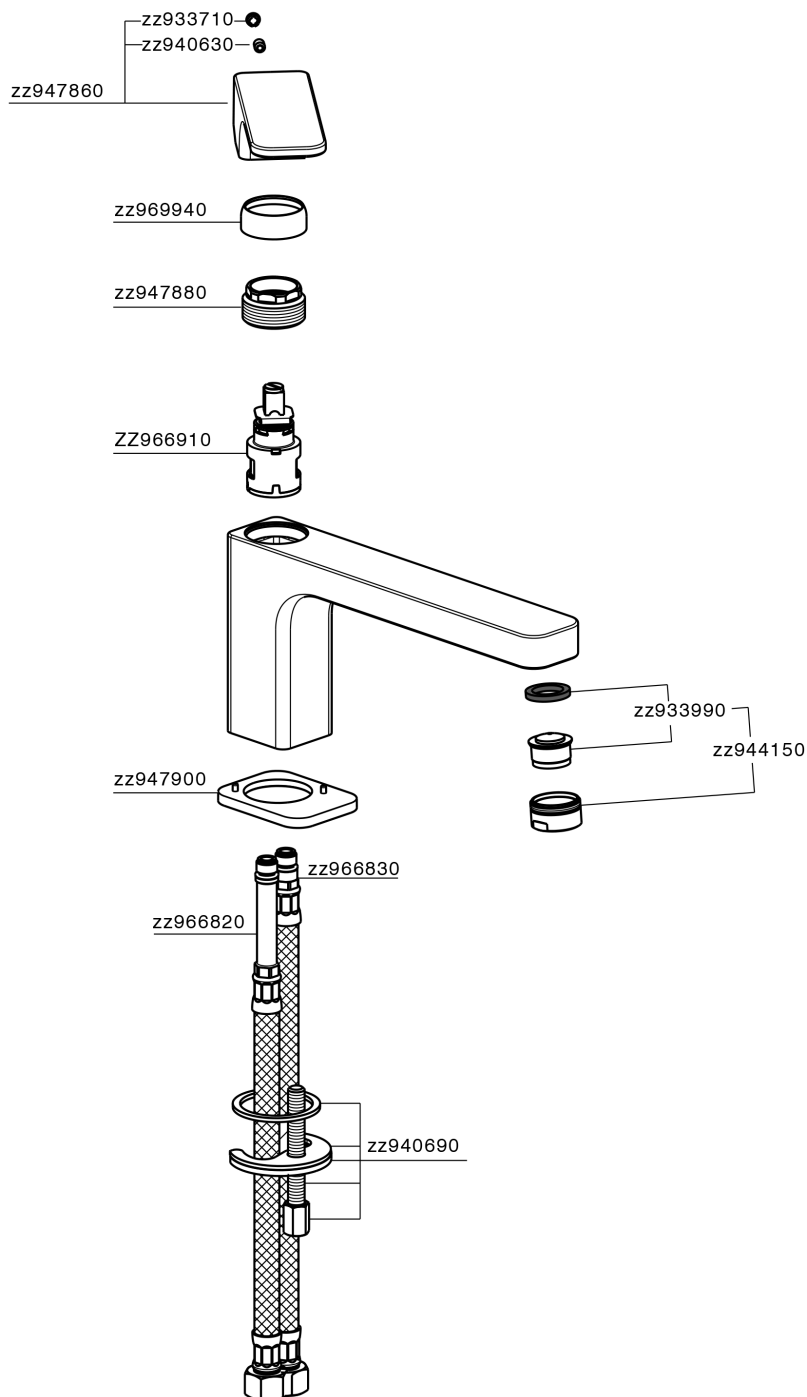

Single lever washbasin mixer EnergySave CUBIC_CU001545

MODEL **CU001545**

Single lever washbasin mixer EnergySave, without automatic pop-up waste, G.3/8" stainless steel flexible hoses

AVAILABLE FINISHINGS

-  **21** 21 Chrome
-  **2B** 2B Polished Nickel
-  **2F** 2F Brushed Nickel
-  **40** 40 Matt Black

CHARACTERISTICS

Cartridge Spare Parts **ZZ96691000**

25 mm Cartridge

EnergySave

Thanks to the EnergySave device, only cold water will be drawn if the lever is operated in the central position, so that the water heater will not be engaged and no hot water wasted, leading to considerable savings in energy and costs. The temperature can be adjusted by rotating the lever to the left, until the desired temperature is reached.

Single lever washbasin mixer EnergySave CUBIC_CU001545

CU001545

<https://en.cisal.it/single-lever-washbasin-mixer-energysave-cubic-cu001545>

2026-05-30