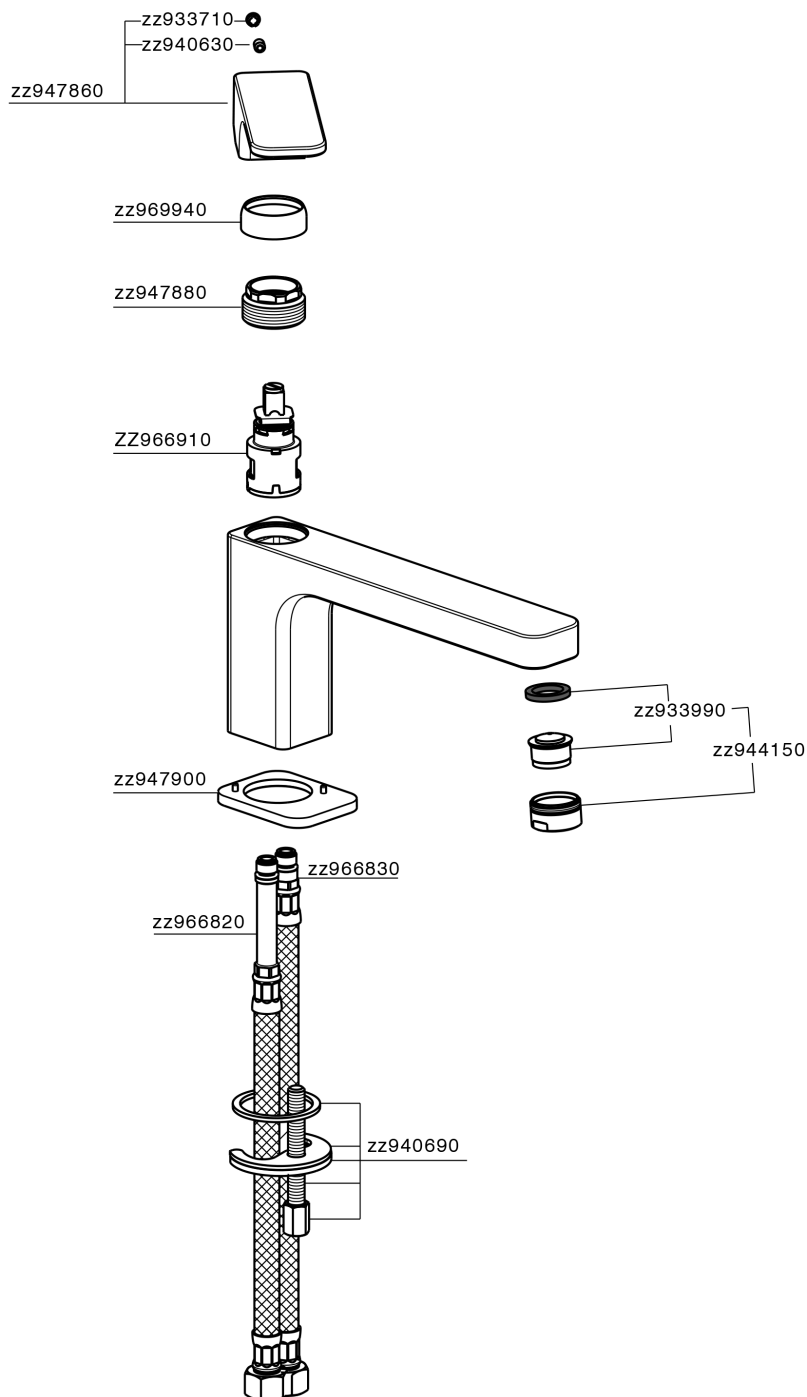

Single lever washbasin mixer EnergySave CUBIC_CU001545

MODEL **CU001545**

Single lever washbasin mixer EnergySave, without automatic pop-up waste, G.3/8" stainless steel flexible hoses

AVAILABLE FINISHINGS

-  **21** 21 Chrome
-  **2B** 2B Polished Nickel
-  **2F** 2F Brushed Nickel
-  **40** 40 Matt Black

CHARACTERISTICS

Cartridge Spare Parts **ZZ96691000**

25 mm Cartridge

EnergySave

Thanks to the EnergySave device, only cold water will be drawn if the lever is operated in the central position, so that the water heater will not be engaged and no hot water wasted, leading to considerable savings in energy and costs. The temperature can be adjusted by rotating the lever to the left, until the desired temperature is reached.

Single lever washbasin mixer EnergySave CUBIC_CU001545

CU001545

<https://en.cisal.it/single-lever-washbasin-mixer-energysave-cubic-cu001545>

2026-04-08