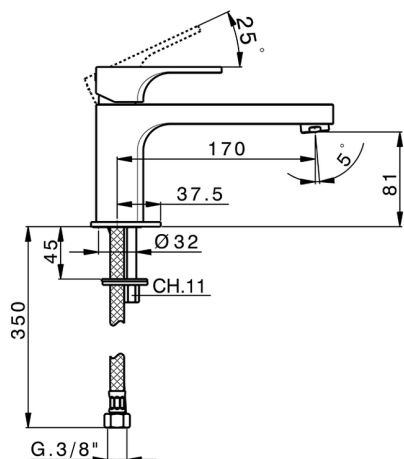

Single lever washbasin mixer EnergySave CUBIC_CU001545

MODEL **CU001545**

Single lever washbasin mixer EnergySave, without automatic pop-up waste, G.3/8" stainless steel flexible hoses

AVAILABLE FINISHINGS

-  **21** 21 Chrome
-  **2B** 2B Polished Nickel
-  **2F** 2F Brushed Nickel
-  **40** 40 Matt Black

CHARACTERISTICS

Cartridge Spare Parts **ZZ96691000**

25 mm Cartridge

EnergySave

Thanks to the EnergySave device, only cold water will be drawn if the lever is operated in the central position, so that the water heater will not be engaged and no hot water wasted, leading to considerable savings in energy and costs. The temperature can be adjusted by rotating the lever to the left, until the desired temperature is reached.

Single lever washbasin mixer EnergySave CUBIC_CU001545

CU001545

<https://en.cisal.it/single-lever-washbasin-mixer-energysave-cubic-cu001545>

2026-05-30