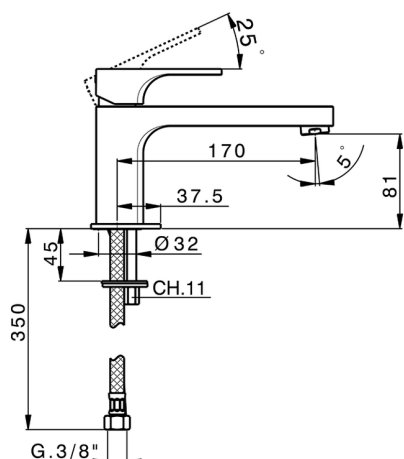

Single lever washbasin mixer EnergySave CUBIC_CU001545

MODEL **CU001545**

Single lever washbasin mixer EnergySave, without automatic pop-up waste, G.3/8" stainless steel flexible hoses

AVAILABLE FINISHINGS

-  **21** 21 Chrome
-  **2B** 2B Polished Nickel
-  **2F** 2F Brushed Nickel
-  **40** 40 Matt Black

CHARACTERISTICS

Cartridge Spare Parts **ZZ96691000**

25 mm Cartridge

EnergySave

Thanks to the EnergySave device, only cold water will be drawn if the lever is operated in the central position, so that the water heater will not be engaged and no hot water wasted, leading to considerable savings in energy and costs. The temperature can be adjusted by rotating the lever to the left, until the desired temperature is reached.

Single lever washbasin mixer EnergySave CUBIC_CU001545

CU001545

<https://en.cisal.it/single-lever-washbasin-mixer-energysave-cubic-cu001545>

2026-04-08