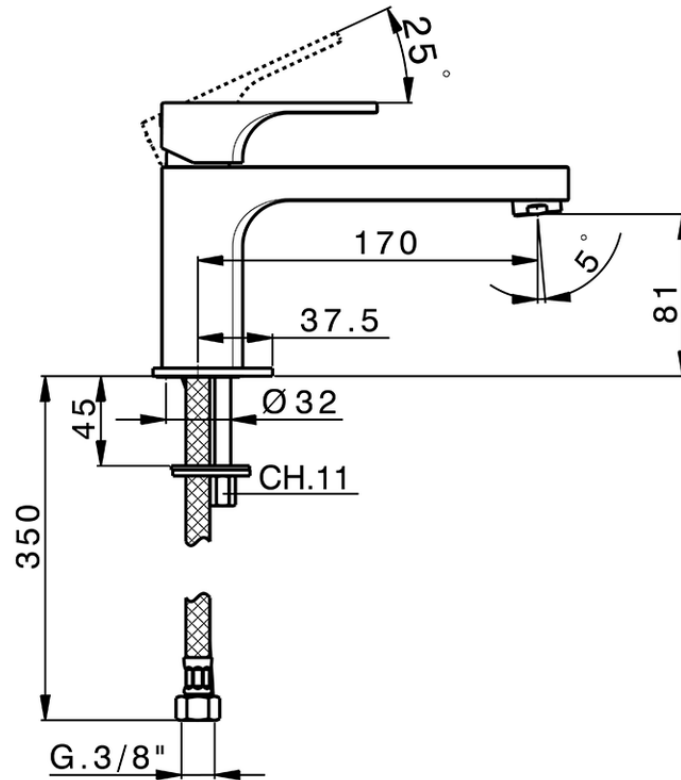

## Single lever washbasin mixer EnergySave CUBIC\_CU001545

CU001545

<https://en.cisal.it/single-lever-washbasin-mixer-energysave-cubic-cu001545>

2026-04-08