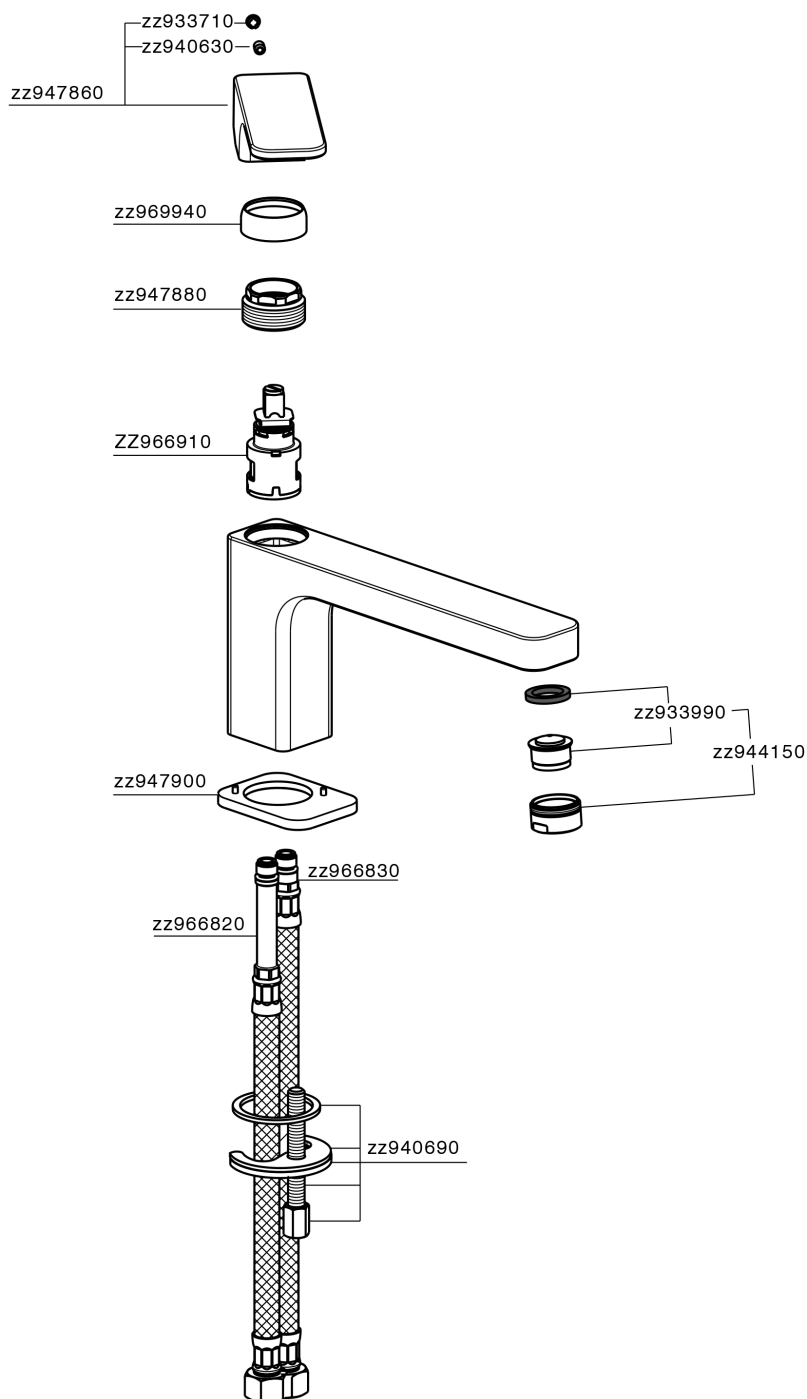

Single lever washbasin mixer EnergySave CUBIC_CU001545

CU001545

<https://en.cisal.it/single-lever-washbasin-mixer-energysave-cubic-cu001545>

2026-04-08