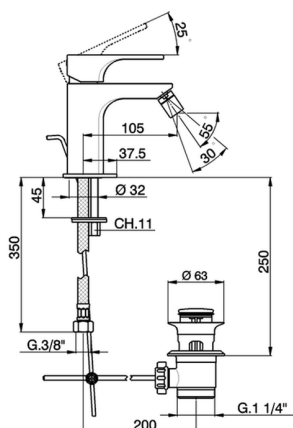

Single lever bidet mixer EnergySave CUBIC_CU000555

MODEL **CU000555**

Single lever bidet mixer EnergySave, with automatic 1"1/4 automatic pop-up waste, G.3/8" stainless steel flexible hoses

AVAILABLE FINISHINGS

-  **21** 21 Chrome
-  **2B** 2B Polished Nickel
-  **2F** 2F Brushed Nickel
-  **40** 40 Matt Black

CHARACTERISTICS

Cartridge Spare Parts **ZZ96691000**

25 mm Cartridge

EnergySave

Thanks to the EnergySave device, only cold water will be drawn if the lever is operated in the central position, so that the water heater will not be engaged and no hot water wasted, leading to considerable savings in energy and costs. The temperature can be adjusted by rotating the lever to the left, until the desired temperature is reached.