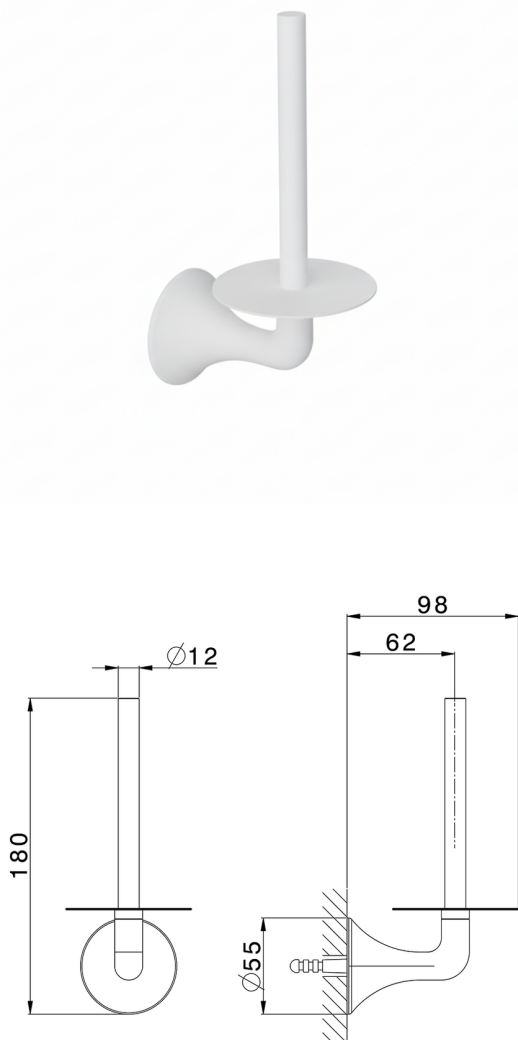

Toilet paper holder reserve VITA_VI090410

MODEL **VI090410**

Toilet paper holder reserve

AVAILABLE FINISHINGS

-  **21** 21 Chrome
-  **2Q** 2Q Black Titanium
-  **40** 40 Matt Black
-  **4Q** 4Q Matt White