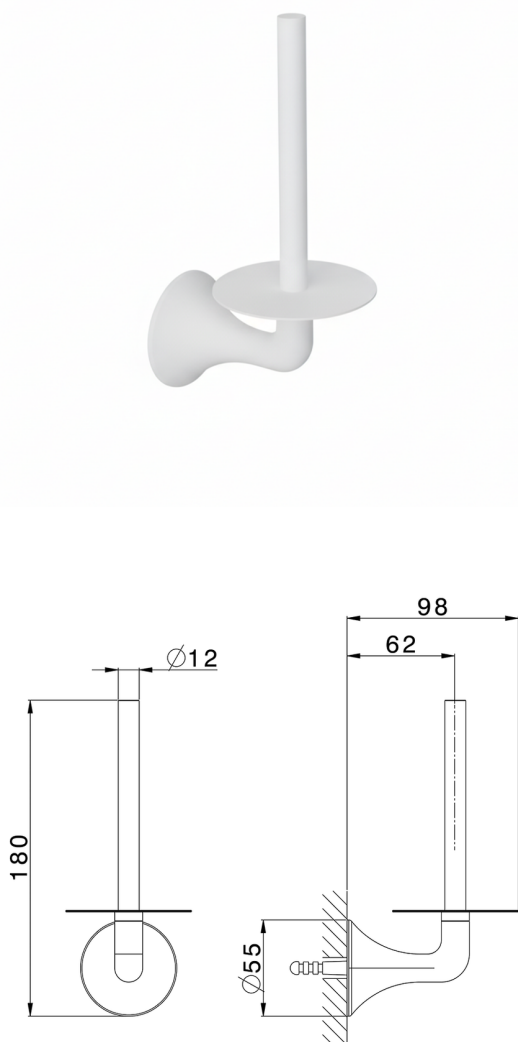

## Toilet paper holder reserve VITA\_VI090410

MODEL **VI090410**

Toilet paper holder reserve

AVAILABLE FINISHINGS

-  **21** 21 Chrome
-  **2Q** 2Q Black Titanium
-  **40** 40 Matt Black
-  **4Q** 4Q Matt White