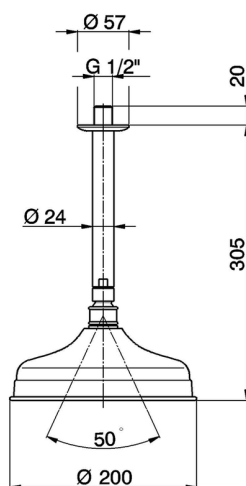

## Ceiling shower arm with Arcana showerhead **ARCANA COMPONENTS\_DS013410**

MODEL **DS013410**

Ceiling shower arm with Arcana showerhead, 200 mm round showerhead, 305 mm shower arm