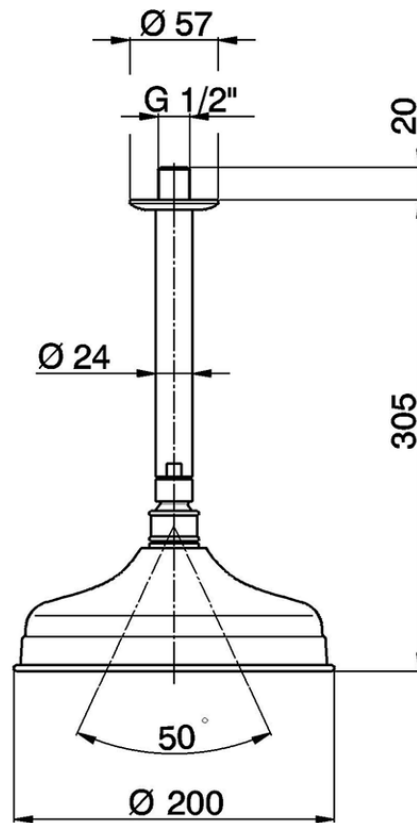

Ceiling shower arm with Arcana showerhead ARCANA COMPONENTS_DS013410

DS013410

<https://en.cisal.it/ceiling-shower-arm-with-arcana-showerhead-arcana-components-ds013410>

2026-06-13