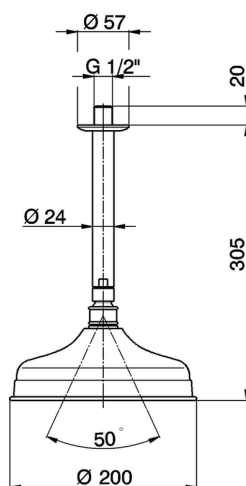

Ceiling shower arm with Arcana showerhead **ARCANA COMPONENTS_DS013410**

MODEL **DS013410**

Ceiling shower arm with Arcana showerhead, 200 mm round showerhead, 305 mm shower arm

AVAILABLE FINISHINGS

-  **21** 21 Chrome
-  **24** 24 Gold
-  **26** 26 Old Copper
-  **27** 27 Old Bronze
-  **2A** 2A Satin Brushed Nickel