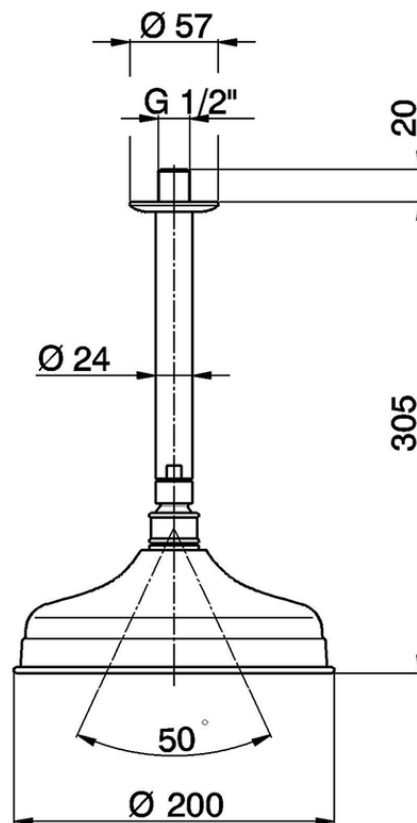

Ceiling shower arm with Arcana showerhead ARCANA COMPONENTS_DS013410

DS013410

<https://en.cisal.it/ceiling-shower-arm-with-arcana-showerhead-arcana-components-ds013410>

2026-04-06