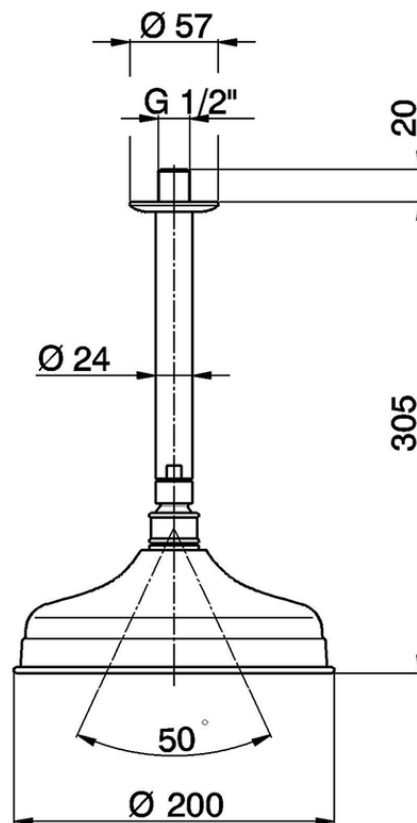

Ceiling shower arm with Arcana showerhead ARCANA COMPONENTS_DS013410

DS013410

<https://en.cisal.it/ceiling-shower-arm-with-arcana-showerhead-arcana-components-ds013410>

2026-04-26