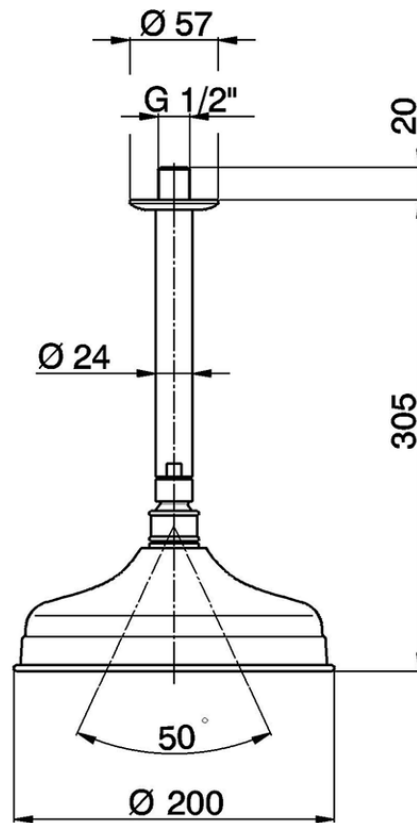

Ceiling shower arm with Arcana showerhead ARCANA COMPONENTS_DS013410

DS013410

<https://en.cisal.it/ceiling-shower-arm-with-arcana-showerhead-arcana-components-ds013410>

2026-05-17