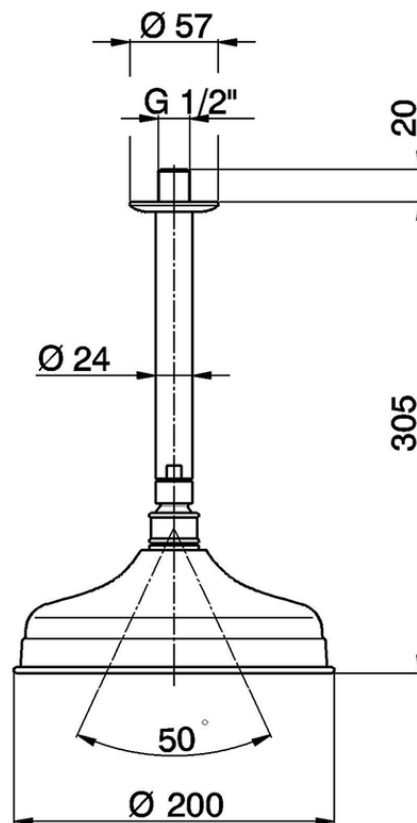

**Ceiling shower arm with Arcana showerhead ARCANA COMPONENTS\_DS013410**

DS013410

<https://en.cisal.it/ceiling-shower-arm-with-arcana-showerhead-arcana-components-ds013410>

2026-06-14