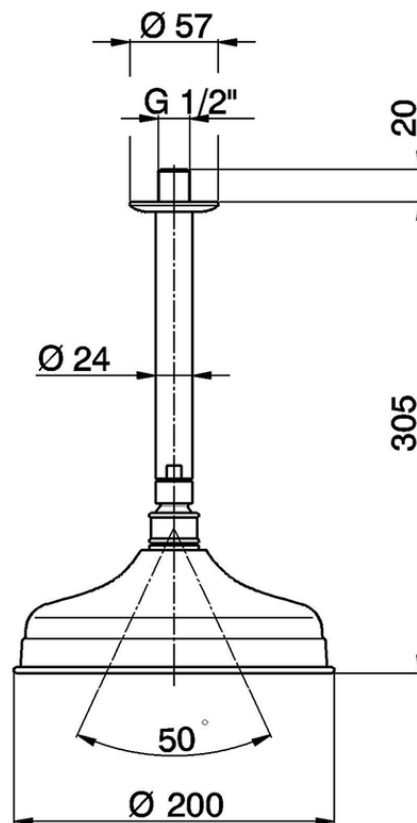

Ceiling shower arm with Arcana showerhead ARCANA COMPONENTS_DS013410

DS013410

<https://en.cisal.it/ceiling-shower-arm-with-arcana-showerhead-arcana-components-ds013410>

2026-06-13