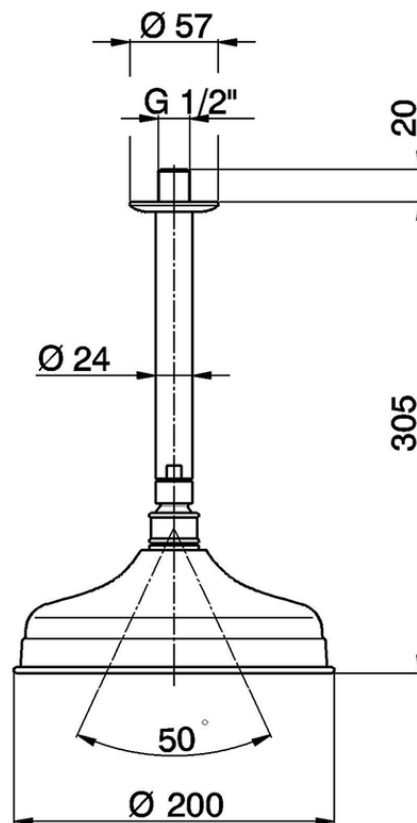

**Ceiling shower arm with Arcana showerhead ARCANA COMPONENTS\_DS013410**

DS013410

<https://en.cisal.it/ceiling-shower-arm-with-arcana-showerhead-arcana-components-ds013410>

2026-06-26