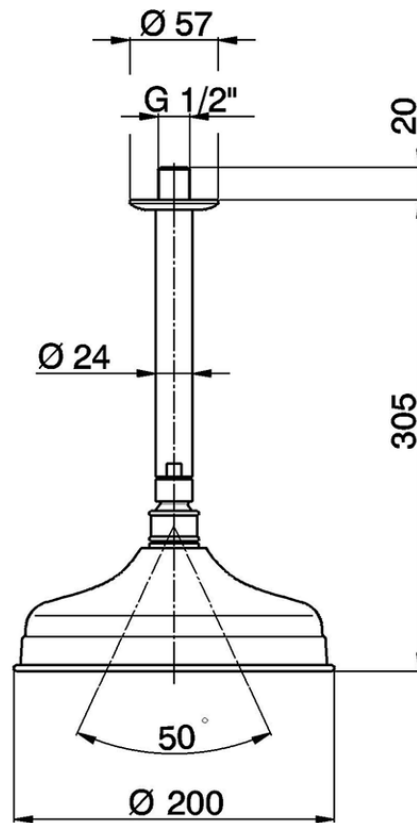

Ceiling shower arm with Arcana showerhead ARCANA COMPONENTS_DS013410

DS013410

<https://en.cisal.it/ceiling-shower-arm-with-arcana-showerhead-arcana-components-ds013410>

2026-06-06